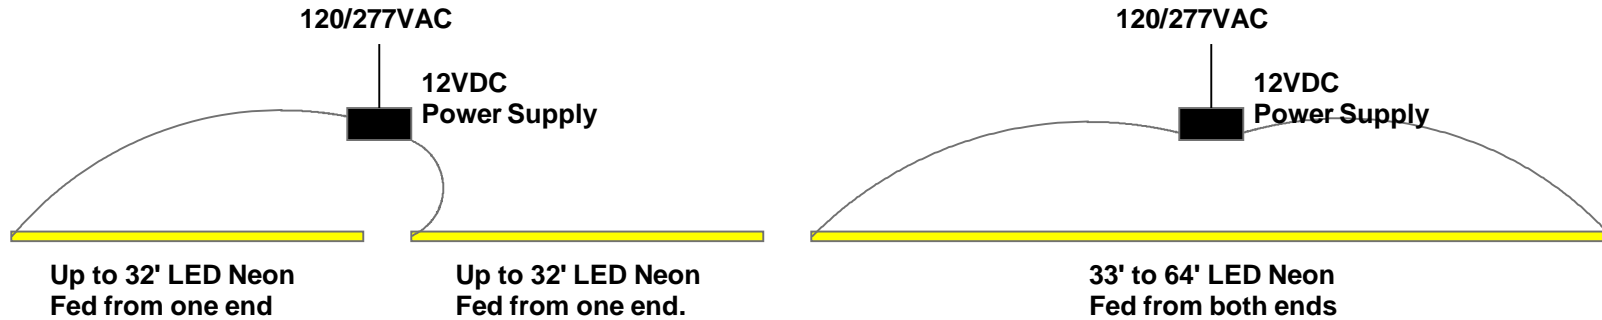

TPR Westflex LED Neon Typical Wiring Layout

Notes: The LED neon can be run up to 32' on a single feed and 33-64' when fed from both ends. The STICK series wallpads mount to a single gang box and come with a 9VDC mini-power supply. Westpower300's are indoor rated only, but power supplies are outdoor rated.