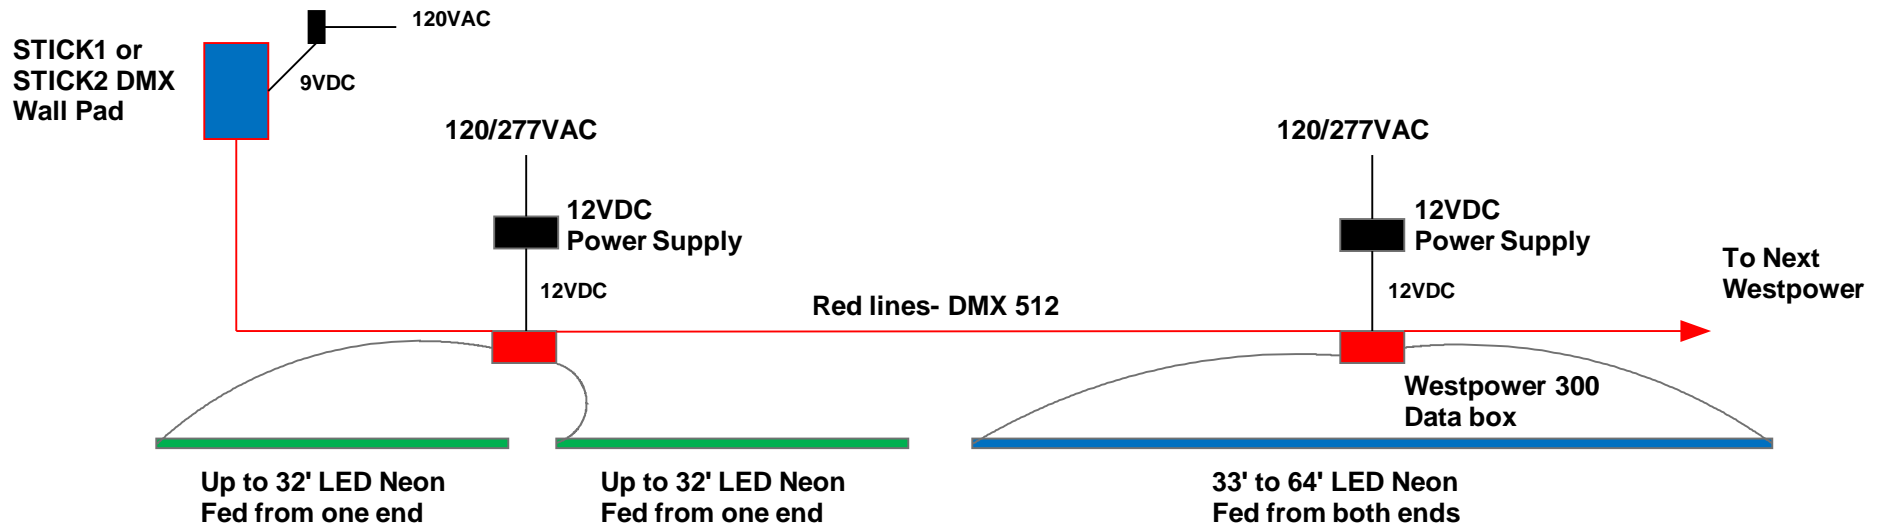

TPR Westflex LED Neon Typical Wiring Layout

Notes: The LED neon can be run up to 32' on a single feed and 33-64' when fed from both ends. The STICK series wallpads mount to a single gang box and come with a 9VDC mini-power supply. Westpower300's are indoor rated only, but power supplies are outdoor rated.