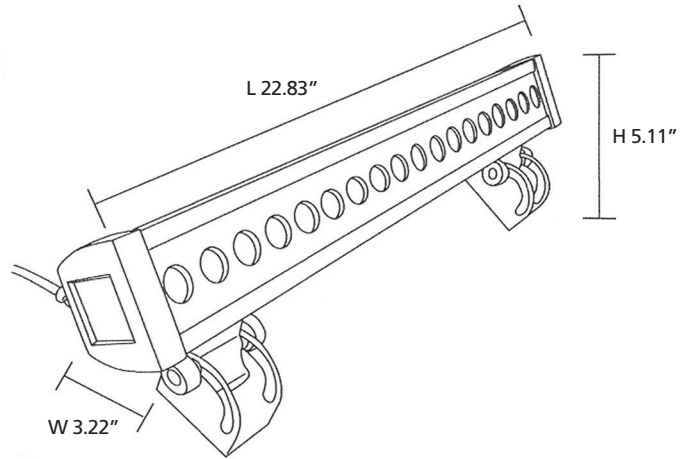

# TPR LINEAR WALL WASHER SINGLE COLOR – 2

IP65

## Description:

The **TPR LINEAR WALL WASHER** is an energy efficient **SINGLE COLOR** LED based wall wash fixture incorporating 18 x 1 Watt single color Cree LED's. It has an aluminum cast/extruded housing, is non-dimmable and is rated IP65 for outdoor use. It comes with swivel mounting brackets with a 180 degree aiming range.

## Specifications:

<b>Construction:</b>	Aluminum Alloy	<b>Control System:</b>	Stand alone / Sync / DMX
<b>Lumen Output:</b>	645 Lumens	<b>Weight:</b>	11.5 Lbs
<b>Lamp Life:</b>	50,000 Hours	<b>Dimensions:</b>	22.83" L x 5.11" H x 3.22" W (580mm x 130mm x 82mm)
<b>Optics:</b>	15 degrees / 30-45-60 degrees	<b>Operational Environment:</b>	-4F to 104F (-20C to 40C) 10% - 90% Humidity
<b>Light Projection Distance:</b>	25-40 Ft / 7-12 m	<b>Listings:</b>	CE / cUL / UL
<b>Voltage:</b>	100-240VAC 50/60Hz	<b>Ratings:</b>	IP65
<b>Operating Current:</b>	0.28Amps@120V / .14Amps@220V 50/60Hz	<b>Warranty:</b>	1 Year
<b>Power Consumption:</b>	28 watts		

## Certifications:

MODEL	LENGTH	BEAM ANGLE	COLOR
TPR-LWW-W	24		
TPR Linear Wall Washer Single Color	22.83"	15° 30° 45°	CW – Cool White 4000K WW – Warm White 3000K