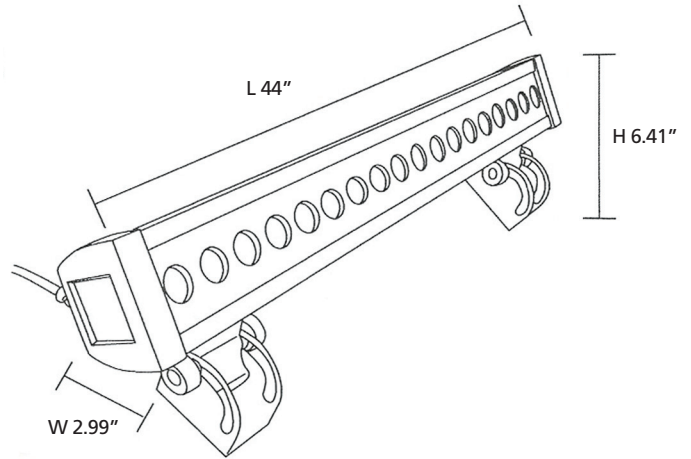

TPR LINEAR WALL WASHER SINGLE COLOR – 3

IP65

Description:

The **TPR LINEAR WALL WASHER** is an energy efficient SINGLE COLOR LED based wall wash fixture incorporating 18 x 1 Watt single color Cree LED's. It has an aluminum cast/extruded housing, is non-dimmable and is rated IP65 for outdoor use. It comes with swivel mounting brackets with a 180 degree aiming range.

Specifications:

Construction:	Aluminum Alloy	Control System:	Stand alone / Sync / DMX
Lumen Output:	968 Lumens	Weight:	11 Lbs
Lamp Life:	50,000 Hours	Dimensions:	44" L x 6.41" H x 2.99" W (1341mm x 163mm x 76mm)
Optics:	10, 20, 45 degrees	Operational Environment:	-4F to 104F (-20C to 40C) 10% - 90% Humidity
Light Projection Distance:	25-40 Ft / 7-12 m	Listings:	CE / cUL / UL
Voltage:	100-240VAC 50/60Hz	Ratings:	IP65
Operating Current:	0.28Amps@120V / .14Amps@220V 50/60Hz	Warranty:	1 Year
Power Consumption:	42 Watts max		

Certifications:

MODEL	LENGTH	BEAM ANGLE	COLOR
TPR-LWW-W	44		
TPR Linear Wall Washer Single Color	44"	15° 30° 45°	CW – Cool White 4000K WW – Warm White 3000K