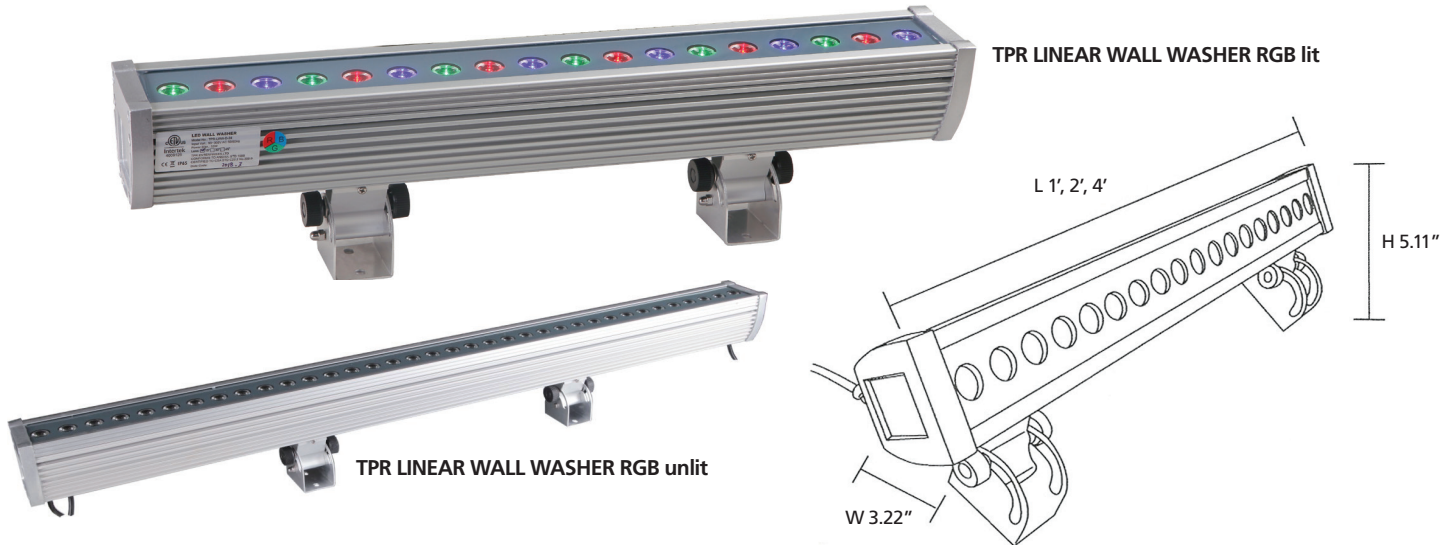

TPR LINEAR WALL WASHER RGB

IP65

Description:

The **TPR Linear Wall Washer** is an energy efficient **RGB LED** based wall wash fixture incorporating 1 watt Cree RGB power LEDs for a full 16.7 million true and 24 bit color mixing ability. The TPR Linear Wall Washer can be operated as a single stand-alone fixture or in a multiple master/slave configuration with built-in pre-programmed color changing effects. The on-board programs synchronize with all TPR Wall Washer products. The TPR Linear Wall Washer is also DMX compatible for infinite color choices. The TPR Linear Wall Washer has an aluminum cast/extruded housing. Rated IP65 for indoor or outdoor use.

Specifications:

Construction:	Aluminum Alloy	Operating Current:	0.28Amps@120V / .14Amps@220V 50/60Hz
Lumen Output:	1ft / 550 Lumens 2ft / 1,100 Lumens 4ft / 2,200 Lumens	Power Consumption:	14 watts/ft
Lamp Life:	50,000 Hours	Control System:	Stand alone / Sync / DMX
Optics:	15 degrees / 30-45 degrees	Weight:	7lbs (2ft)
Light Projection Distance:	25-40ft / 7-12m	Dimensions:	1', 2', 4' L x 5.11" H x 3.22" W
Voltage:	100-240VAC 50/60Hz	Operational Environment:	-4F to 104F (-20C to 40C) 10% - 90% Humidity
		Listings:	CE / cUL / UL
		Ratings:	IP65

Certifications:

MODEL	LENGTH	BEAM ANGLE
TPR-LWW-RGB	48	
	12"	15°
TPR Linear	24"	30°
Wall Washer RGB	48"	45°