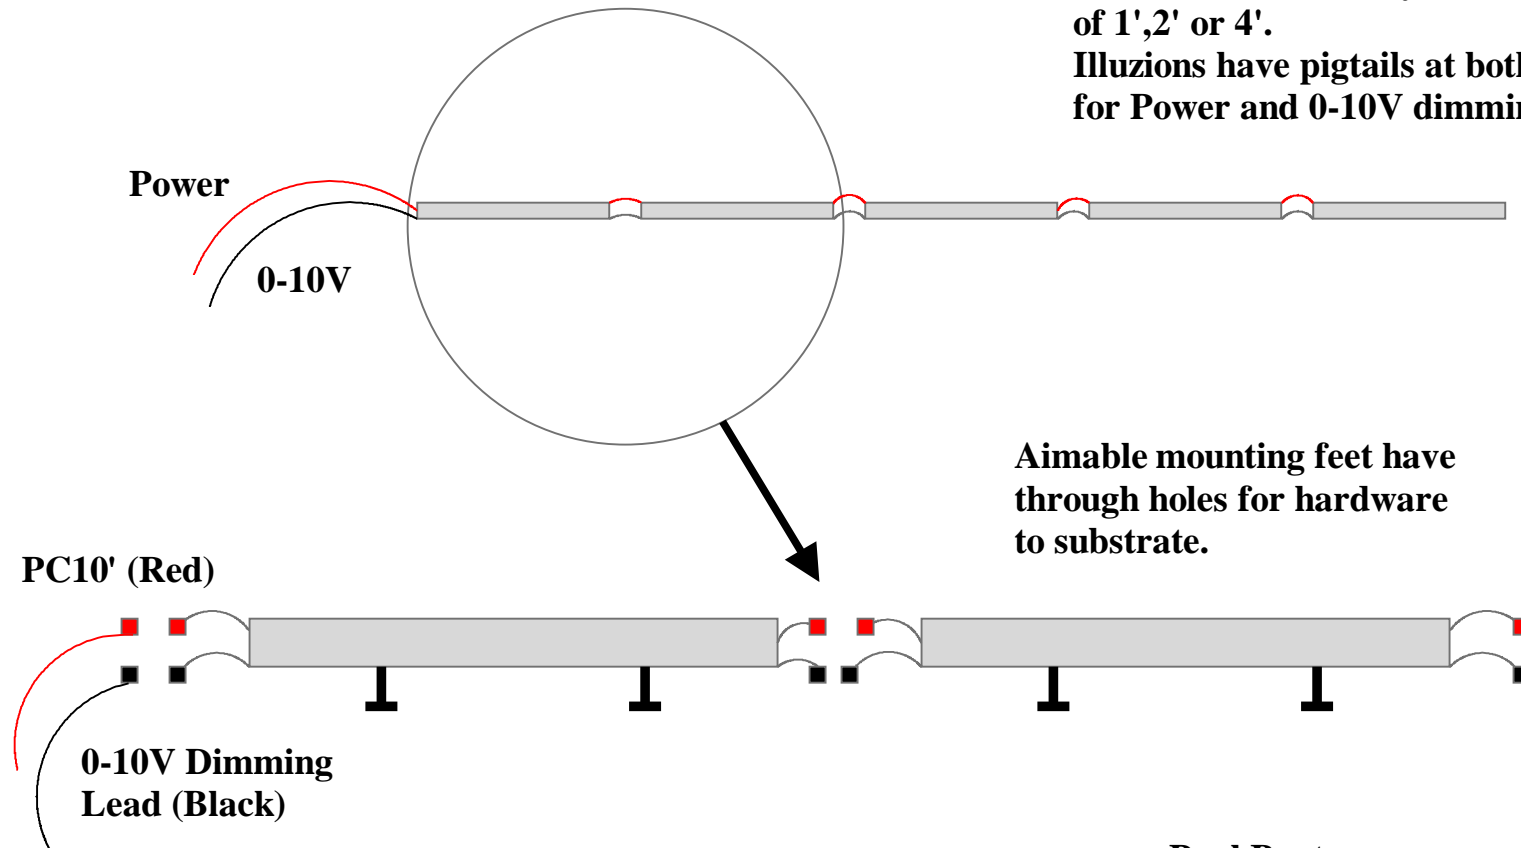

Illuzion White Light Wall Washers

Power: 120/240/277VAC
Illuzions come in 1', 2', and 4' lengths.
Max Run is 40' in any combination of 1',2' or 4'.
Illuzions have pigtails at both ends for Power and 0-10V dimming.