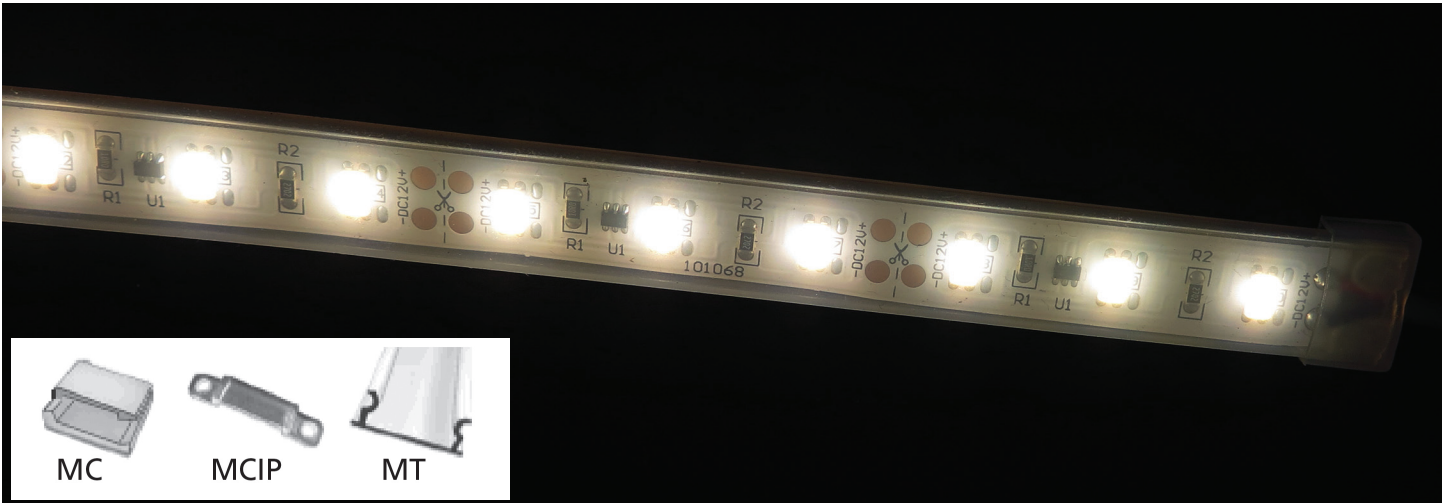

## Description:

The **Covemax® 3.0** is a flexible 12VDC tape light for Architectural and Entertainment use. It is available in Non-Protected, Indoor Protected and IP67 Rated Weatherproof jackets. The Covemax® 3.0 is cuttable every 2" and there are a range of mounting options. In addition there are an assortment of Extrusions available for this product. It is available in 4 color temperatures shown below.

## Specifications: \*

- 2.4W/ft
- 12VDC
- 420lm/ft
- 70% Light Maintenance at 50, 000hrs
- Dimmable/Controllable
- 120 Degree Viewing Angle
- Ambient Temp of -4F to 122F
- 18 LED's per foot
- Max Lead length 35' with AWG20/2
- 3 Step MacAdam Ellipse CRI95

## Ordering Logic:

MODEL	RATING	COLOR TEMP (K)	MOUNTING	LENGTH (inches)
TPR-FL-CMX3.0	NP (No Protection) IP (Indoor Protection) WP (IP67)	2700 3000 4000 5000	MC (Adhesive Clip) MCIP (Screw Down Clip) MT (Mounting Track)	

Example: **TPR-FL-CMX3.0-WP-3000-MT-96"**  
Covemax X 3.0, Weatherproof, 3000K, with Mounting Track, 96" fixture.

\* Specifications subject to change without notice.