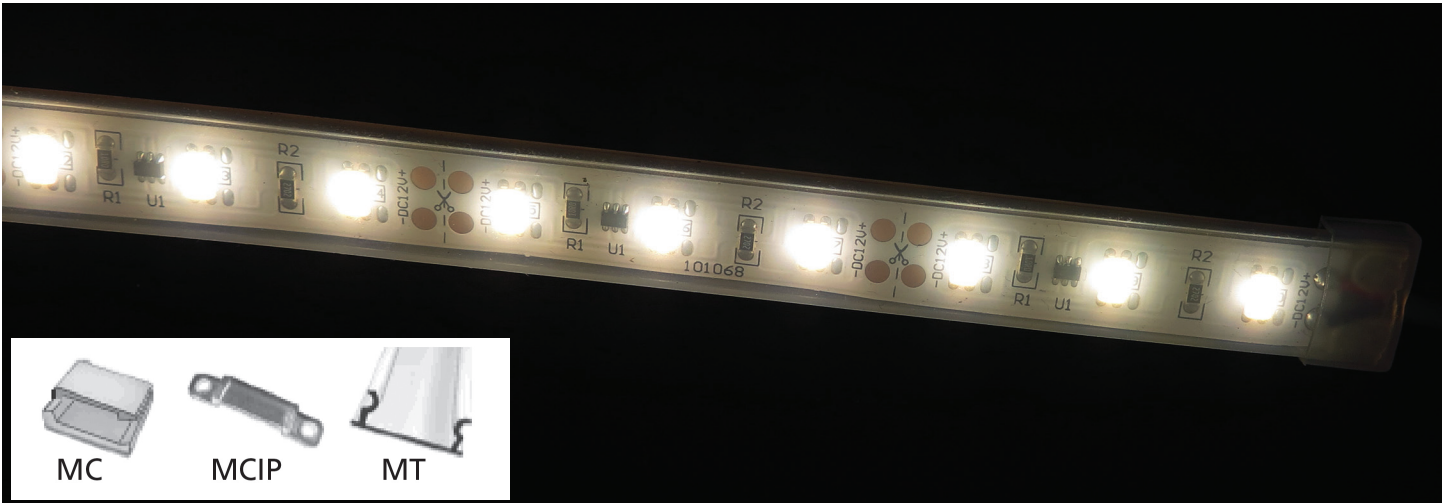

## Description:

The **Covemax® 4.0** is a flexible 12VDC tape light for Architectural and Entertainment use. It is available in Non-Protected, Indoor Protected and IP67 Rated Weatherproof jackets. The Covemax® 4.0 is cuttable every 2" and there are a range of mounting options. In addition there are an assortment of Extrusions available for this product. It is available in 4 color temperatures shown below.

## Specifications: \*

- 3.3W/ft
- 12VDC
- 590lm/ft
- 70% Light Maintenance at 50, 000hrs
- Dimmable/Controllable
- 120 Degree Viewing Angle
- Ambient Temp of -4F to 122F
- 18 LED's per foot
- Max Lead length 35' with AWG20/2
- 3 Step MacAdam Ellipse CRI95

## Ordering Logic:

MODEL	RATING	COLOR TEMP (K)	MOUNTING	LENGTH (inches)
TPR-FL-CMX4.0	NP (No Protection)	2700	MC (Adhesive Clip) MCIP (Screw Clip) MT (Mounting Track)	-
	IP (Indoor Protection)	3000		
	WP (IP67)	4000		
		5000		

Example: **TPR-FL-CMX4.0-WP-3000-MT-96"**  
Covemax X 4.0, Weatherproof, 3000K, with Mounting Track, 96" fixture.

\* Specifications subject to change without notice.