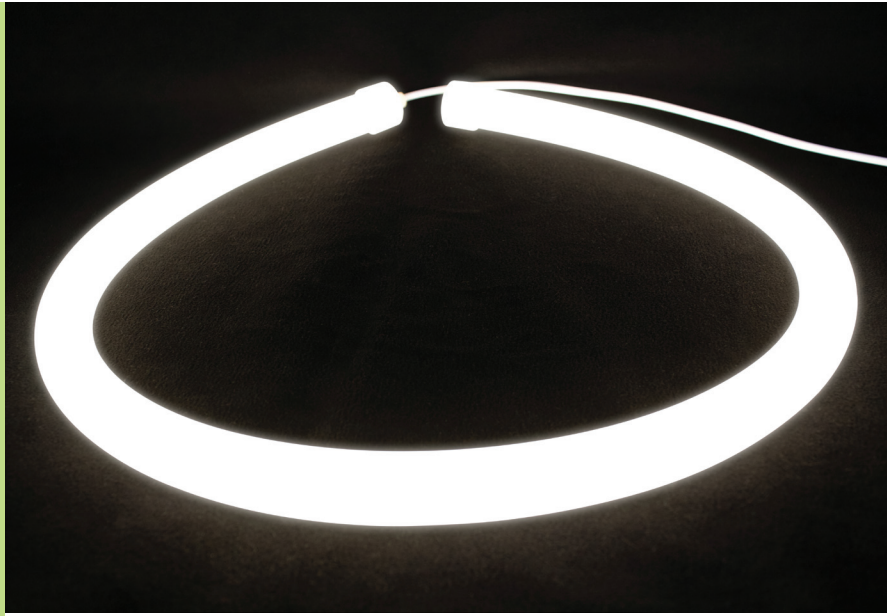

# TPR LED 360° NEON WHITE (22MM)

IP65

## Description:

The **TPR LED 360° Neon** is a flexible Neon replacement for Architectural and Entertainment venues. It is IP65 rated and has UV inhibitors. Great for outlining buildings and creating curved lines of light, it is an excellent choice for Marquees and large scale signage. This product is unique in its ability to broadcast light in 360 degrees. It also cuts to length every 2". We supply this product prefabricated and ready for installation with power feed and end cap installed.

## Specifications: \*

Construction:	Silicone	Lamp Life:	50,000hr (70% Lumen Maintenance)
Power:	4W/ft	Cut length:	Every 2"
Operating Voltage:	24VDC	Max Run Length:	21ft
Operating Temp:	-4F to 104F (-20C to 40C)	Binning:	3 step MacAdam ellipse
Dimensions:	22mm Diameter	Power Feed:	10' standard

## Ordering Logic:

MODEL	COLOR	LENGTH (in inches)
TPR-FL-NEON-360-W	2700K 3000K 4000K 5000K	

\* Specifications subject to change without notice.