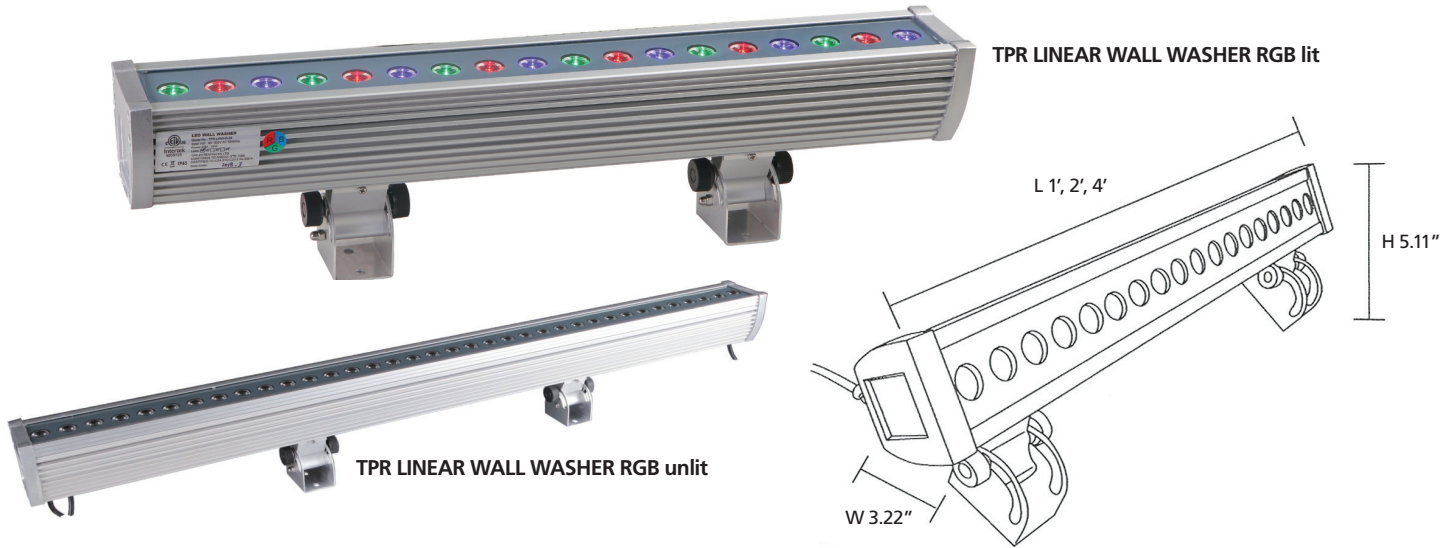

# TPR LINEAR WALL WASHER RGB

IP65

## Description:

The **TPR Linear Wall Washer** is an energy efficient **RGB LED** based wall wash fixture incorporating 1 watt Cree RGB power LEDs for a full 16.7 million true and 24 bit color mixing ability. The TPR Linear Wall Washer can be operated as a single stand-alone fixture or in a multiple master/slave configuration with built-in pre-programmed color changing effects. The on-board programs synchronize with all TPR Wall Washer products. The TPR Linear Wall Washer is also DMX compatible for infinite color choices. The TPR Linear Wall Washer has an aluminum cast/extruded housing. Rated IP65 for indoor or outdoor use.

## Specifications: \*

<b>Construction:</b>	Aluminum Alloy	<b>Operating Current:</b>	0.28Amps@120V / .14Amps@220V 50/60Hz
<b>Lumen Output:</b>	1ft / 550 Lumens 2ft / 1,100 Lumens 4ft / 2,200 Lumens	<b>Power Consumption:</b>	14 watts/ft
<b>Lamp Life:</b>	50,000 Hours	<b>Control System:</b>	Stand alone / Sync / DMX
<b>Optics:</b>	15 degrees / 30-45 degrees	<b>Weight:</b>	7lbs (2ft)
<b>Light Projection Distance:</b>	25-40ft / 7-12m	<b>Dimensions:</b>	1', 2', 4'L x 5.11"H x 3.22"W
<b>Voltage:</b>	100-240VAC 50/60Hz	<b>Operational Environment:</b>	-4F to 104F (-20C to 40C) 10% - 90% Humidity
		<b>Listings:</b>	CE / cUL / UL
		<b>Ratings:</b>	IP65

## Certifications:

MODEL	LENGTH	BEAM ANGLE
TPR-LWW-RGB	48	
	12"	15°
TPR Linear	24"	30°
Wall Washer RGB	48"	45°

\* Specifications subject to change without notice.