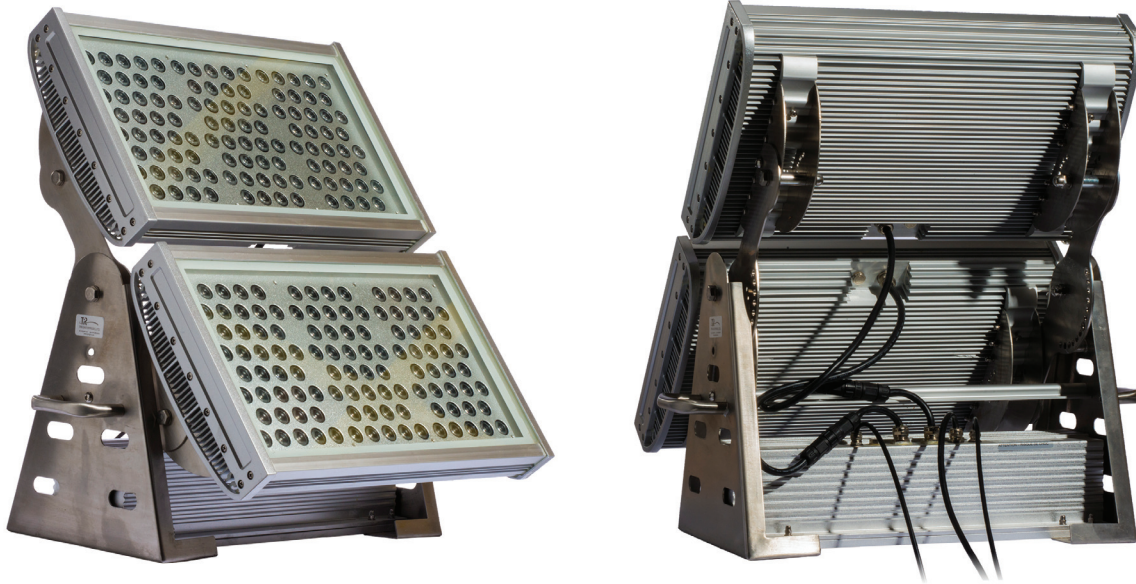

# TPR PHANTOM™ RGB 500W HIGH POWER FLOOD LIGHT

IP65

TPR PHANTOM RGB 500W

## Description:

The **TPR Phantom™ RGB 500W High Power Flood Light** is a state of the art LED fixture which is capable of 16.7 million colors. It comes with a wide based adjustable yoke for a variety of mounting applications. The fixture has on board DMX and switching power supply, and is easily addressable via the digital read out pad on the back side. It is IP65 rated for outdoor use and has a rugged cast and extruded aluminum housing with tempered glass lens.

## Specifications: \*

Operating Voltage:	90-305VAC	Operating Temp:	-10 to 104 F
Power:	500 Watts	Life Time:	50,000 hrs at 70% output
Lumen Output:	14,070lm	Protection Rating:	IP65
Beam Angles:	10-20-45	Maximum Projection:	65'
Humidity:	Up to 90%	Dimensions:	27.5"L x 12"W x 28"H
		Weight:	112lbs