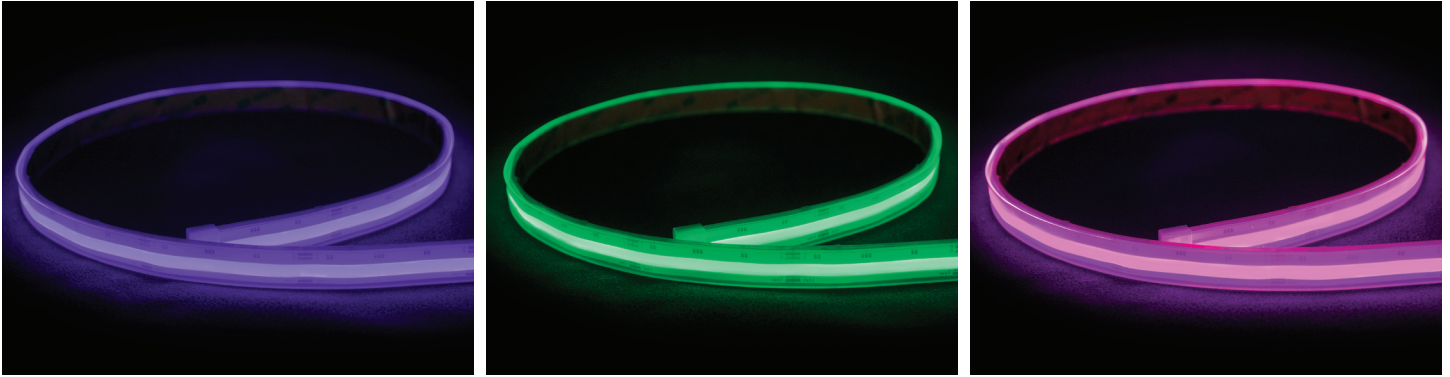

TPR COVEMAX® SEAMLESS 24V RGB TAPELIGHT

IP67

Description:

The **TPR Covemax® Seamless 24V RGB tapelight** is a solid state tape light for Architectural and Entertainment markets. It is flexible, cuts to length every 2.1875" (56mm) and each cut length uses 21 high density RGB COB LEDs to produce a vibrant, seamless, colorful line of light. It is available in indoor or outdoor (IP67) jackets, and is fully controllable via DMX512 when used in conjunction with the WestPower® 300-4 DC dimmer. Perfect for low profile applications, coves, extrusions, etc.

Specifications: *

Lumens:	182lm per foot	Max Run:	16.4' on Single Power Feed.
Power:	4.6W per foot	Cut Length:	2.1875" (56mm)
Operating Voltage:	24V DC	Viewing Angle:	120 Degrees
Operating Temp:	-4F to 104F (-20C to 40C)	Max Lead:	35' with AWG18-4
Dimensions:	0.5"W x 0.2"H	Lamp Life:	50,000hrs @70% lumen maintenance

Certifications:

Ordering Logic:

MODEL	COLOR	RATING
TPR-FL-CMX-S	RGB	NP (non-protected – no silicone jacketing) IP (indoor protected) silicone jacketing sealed for indoor use) WP (weather protected – silicone jacketing sealed for IP67 protection)