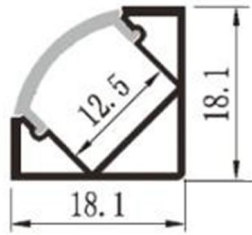

TPR 45 Degree Corner Extrusion

O-YD-1203

IP44

Description:

The TPR 45 Degree Corner Extrusion is a decorative and functional accessory for the Westflex Family of tape lights. It is an aluminum channel with polycarbonate lens which can house any of our Westflex and Covemax Tape Light series. This product has three lens options and can be custom cut for lengths up to 6 feet long.

Specifications: *

Construction: Aluminum channel, Polycarbonate lens
Lumen Output: See Westflex Tape lights
Operating Temp: -4F to 104F (-20C to 40C)
Dimensions: 18.1mm x 18.1mm x 6'L

Ordering Logic:

MODEL	LENS	TAPE LIGHT	LENGTH (in inches)	LEAD (in inches)
TPR-EXT-45DEG-C	F (Frosted) M (Milk) C (Clear)	SMD2700 (90lm/ft)	Ex: 36"	Ex: 48"
		SMD3300 (95lm/ft)		
		SMD4500 (100lm/ft)		
		CMX2700 (164lm/ft)		
		CMX3300 (184lm/ft)		
		CMX4500 (196lm/ft)		
		TUNE (Tuneable White)		
		CMX5.0 2700 (380lm/ft)		
		CMX5.0 3300 (390lm/ft)		
		CMX5.0 4500 (400lm/ft)		
		SMD-RGB		
		4IN1-RGBW		