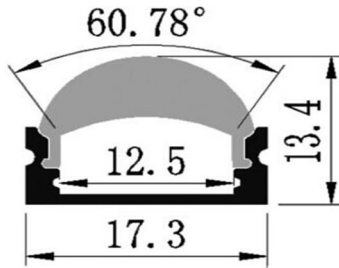

## TPR 60 Degree Extrusion

O-YD-1302

IP44

### Description:

The TPR 60 Degree Extrusion is a decorative and functional accessory for the Westflex Family of tape lights. It is an aluminum channel with polycarbonate lens which can house any of our Westflex Tape Light series (Westflex SMD, Covemax X, Westflex RGB, etc). This product columates the 120 degree inherent beam angle and can be custom cut for lengths up to 6 feet long.

### Specifications: \*

**Contruction:** Aluminum channel, Polycarbonate lens  
**Lumen Output:** See Westflex Tape lights  
**Operating Temp:** -4F to 104F (-20C to 40C)  
**Dimensions:** 17.3mm x 13.4mm x 6'L

### Ordering Logic:

MODEL	LENS	TAPE LIGHT	LENGTH (in inches)	LEAD (in inches)
TPR-EXT-60DEG	60	SMD3200 (90lm/ft) SMD6500 (100lm/ft) CMX2700 (164lm/ft) CMX3300 (184lm/ft) DMX4500 (196lm/ft) TUNE (Tuneable White) 5.0 2700 (380lm/ft) 5.0 3300 (390lm/ft) 5.0 4500 (400lm/ft) SMDRGB 4IN1RGBW	Ex: 36"	Ex: 60"