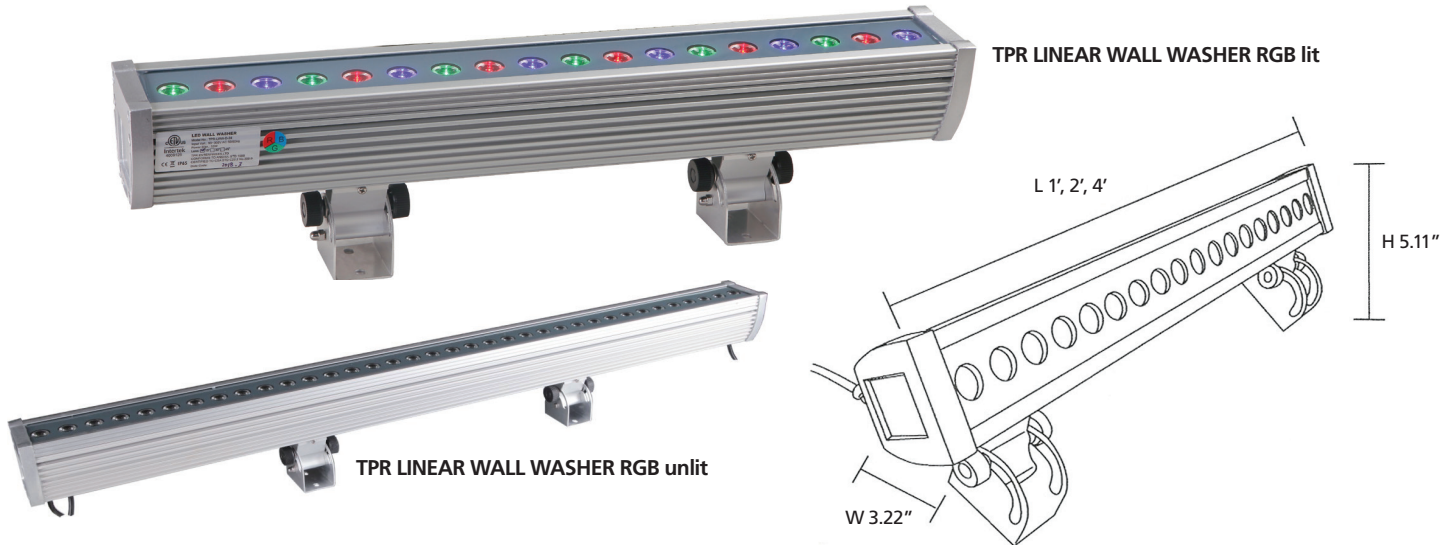

TPR LINEAR WALL WASHER RGB

IP65

Description:

The **TPR Linear Wall Washer** is an energy efficient **RGB LED** based wall wash fixture incorporating 1 watt Cree RGB power LEDs for a full 16.7 million true and 24 bit color mixing ability. The TPR Linear Wall Washer can be operated as a single stand-alone fixture or in a multiple master/slave configuration with built-in pre-programmed color changing effects. The on-board programs synchronize with all TPR Wall Washer products. The TPR Linear Wall Washer is also DMX compatible for infinite color choices. The TPR Linear Wall Washer has an aluminum cast/extruded housing. Rated IP65 for indoor or outdoor use.

Specifications: *

Construction:	Aluminum Alloy	Operating Current:	0.28Amps@120V / .14Amps@220V 50/60Hz
Lumen Output:	1ft / 550 Lumens 2ft / 1,100 Lumens 4ft / 2,200 Lumens	Power Consumption:	14 watts/ft
Lamp Life:	50,000 Hours	Control System:	Stand alone / Sync / DMX
Optics:	15 degrees / 30-45 degrees	Weight:	7lbs (2ft)
Light Projection Distance:	25-40ft / 7-12m	Dimensions:	1', 2', 4'L x 5.11"H x 3.22"W
Voltage:	100-240VAC 50/60Hz	Operational Environment:	-4F to 104F (-20C to 40C) 10% - 90% Humidity
		Listings:	CE / cUL / UL
		Ratings:	IP65

Certifications:

MODEL	LENGTH	BEAM ANGLE
TPR-LWW-RGB	48	
	12"	15°
TPR Linear	24"	30°
Wall Washer RGB	48"	45°

* Specifications subject to change without notice.