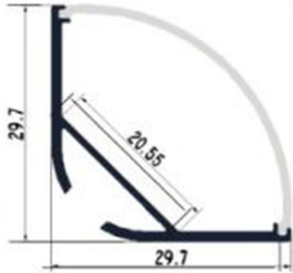

TPR Oval Hanging Pendant

O-YD-2004

IP44

Description:

The TPR Oval Hanging Pendant is a decorative and functional accessory for the Westflex Family of tape lights. It is an aluminum channel with polycarbonate lens which can house a single row of any of our Westflex Tape Light series (Westflex SMD, Covemax X, Westflex RGB, etc). This product has three lens options and can be custom cut for lengths up to 6 feet long.

Specifications: *

Construction: Aluminum channel, Polycarbonate lens
Lumen Output: See Westflex Tape lights
Operating Temp: -4F to 104F (-20C to 40C)
Dimensions: 29.7mm x 29.7mm x 6'L

Ordering Logic:

MODEL	LENS	TAPE LIGHT	LENGTH (in inches)	LEAD (in inches)
TPR-EXT-RCT-HP	F (Frosted) M (Milk) C (Clear)	SMD3200 (90lm/ft)	Ex: 72"	144"
		SMD6500 (100lm/ft)		
		CMX2700 (164lm/ft)		
	CMX3300 (184lm/ft)			
	DMX4500 (196lm/ft)			
	TUNE (Tuneable White)			
	5.0 2700 (380lm/ft)			
	5.0 3300 (390lm/ft)			
	5.0 4500 (400lm/ft)			
	SMDRGB 4IN1RGBW			