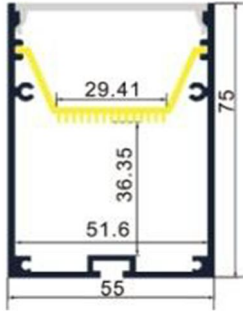

TPR Rectangular Hanging Pendant

O-YD-5575

IP44

Description:

The TPR Rectangular Hanging Pendant is a decorative and functional accessory for the Westflex Family of tape lights. It is an aluminum channel with polycarbonate lens which can house a double row of any of our Westflex Tape Light series (Westflex SMD, Covemax X, Westflex RGB, etc). This product has three lens options and can be custom cut for lengths up to 6 feet long.

Specifications: *

Construction: Aluminum channel, Polycarbonate lens
Lumen Output: See Westflex Tape lights
Operating Temp: -4F to 104F (-20C to 40C)
Dimensions: 55mm x 75mm x 6'L

Ordering Logic:

MODEL	LENS	TAPE LIGHT	LENGTH (in inches)	LEAD (in inches)
TPR-EXT-RCT-HP	F (Frosted) M (Milk) C (Clear)	SMD3200 (90lm/ft) SMD6500 (100lm/ft) CMX2700 (164lm/ft) CMX3300 (184lm/ft) DMX4500 (196lm/ft) TUNE (Tuneable White) 5.0 2700 (380lm/ft) 5.0 3300 (390lm/ft) 5.0 4500 (400lm/ft) SMDRGB 4IN1RGBW	Ex: 72"	144"