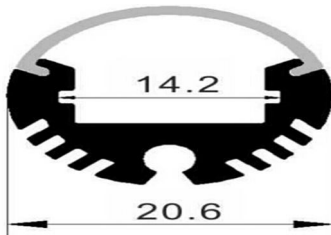

TPR Round Hanging Pendant

IP44

Description:

The TPR Round Hanging Pendant is a decorative and functional accessory for the Westflex Family of tape lights. It is an aluminum channel with polycarbonate lens which can house any of our Westflex Tape Light series (Westflex SMD, Covemax X, Westflex RGB, etc). This product has three lens options and can be custom cut for lengths up to 6 feet long.

Specifications: *

Construction: Aluminum channel, Polycarbonate lens
Lumen Output: See Westflex Tape lights
Operating Temp: -4F to 104F (-20C to 40C)
Dimensions: 20.6mm Diameter x 6'L

Ordering Logic:

MODEL	LENS	TAPE LIGHT	LENGTH (in inches)	LEAD (in inches)
TPR-EXT-RND-HP	F (Frosted) M (Milk) C (Clear)	SMD3200 (90lm/ft)	Ex: 50"	Ex: 48"
		SMD6500 (100lm/ft)		
		CMX2700 (164lm/ft)		
		CMX3300 (184lm/ft)		
		DMX4500 (196lm/ft)		
		TUNE (Tuneable White)		
		5.0 2700 (380lm/ft)		
		5.0 3300 (390lm/ft)		
		5.0 4500 (400lm/ft)		
		SMDRGB		
		4IN1RGBW		