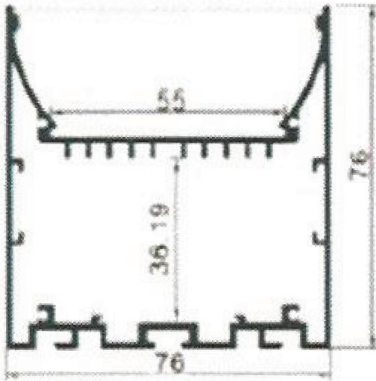

TPR SQUARE HANGING PENDANT XL

O-YD-7676

IP44

Description:

The **TPR Square Hanging Pendant XL** is a decorative and functional accessory for the Westflex® Family of tape lights. It is an aluminum channel with polycarbonate lens which can house a double row of any of our Westflex® Tape Light series (Westflex® SMD, Covemax® X, Westflex® RGB, etc). This product has three lens options and can be custom cut for lengths up to 6 feet long.

Specifications: **

Construction: Aluminum channel, Polycarbonate lens
 Lumen Output: See Westflex® Tape lights
 Operating Temp: -4F to 104F (-20C to 40C)
 Dimensions: 76mm x 76mm x 6'L

Certifications:

Ordering Logic:

MODEL	LENS	LENGTH (in inches)
TPR-EXT-SQ-HPXL	F (Frosted) M (Milk) C (Clear)	Ex: 36"

*Please consult factory for output options and Tape Light requirements
 ** Specifications subject to change without notice.