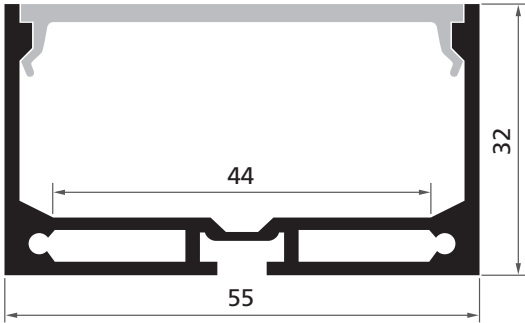

## Description:

The **TPR Square Hanging Pendant** is a decorative and functional accessory for the Westflex® Family of tape lights. It is an aluminum channel with polycarbonate lens which can house a triple or quadruple row of any of our Westflex® Tape Light series (Westflex® SMD, Covemax® X, Westflex® RGB, etc). This product collimates the 120 degree inherent beam angle and can be custom cut for lengths up to 6 feet long.

## Specifications: \*

Construction: Aluminum channel, Polycarbonate lens  
 Lumen Output: See Westflex® Tape lights  
 Operating Temp: -4F to 104F (-20C to 40C)  
 Dimensions: 55mm x 32mm x 6'L

## Ordering Logic:

MODEL	LENS	TAPE LIGHT	LENGTH (in inches)	LEAD (in inches)
TPR-EXT-SQ-HP	- F (Frosted) M (Milk) C (Clear)	- SMD3200 (90lm/ft)	- Ex: 72"	- Ex: 48"
		SMD6500 (100lm/ft)		
		CMX2700 (164lm/ft)		
		CMX3300 (184lm/ft)		
		DMX4500 (196lm/ft)		
		TUNE (Tuneable White)		
		5.0 2700 (380lm/ft)		
		5.0 3300 (390lm/ft)		
		5.0 4500 (400lm/ft)		
		SMDRGB		
4IN1RGBW				