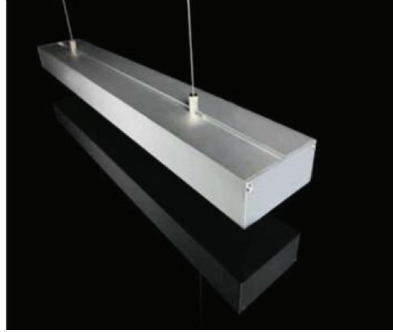

# TPR SQUARE HANGING PENDANT

O-YD-5532

IP44

## Description:

The **TPR Square Hanging Pendant** is a decorative and functional accessory for the Westflex® Family of tape lights. It is an aluminum channel with polycarbonate lens which can house a triple or quadruple row of any of our Westflex® Tape Light series (Westflex® SMD, Covemax® X, Westflex® RGB, etc). This product collimates the 120 degree inherent beam angle and can be custom cut for lengths up to 6 feet long.

## Specifications: \*

Construction: Aluminum channel, Polycarbonate lens  
 Lumen Output: See Westflex® Tape lights  
 Operating Temp: -4F to 104F (-20C to 40C)  
 Dimensions: 55mm x 32mm x 6'L