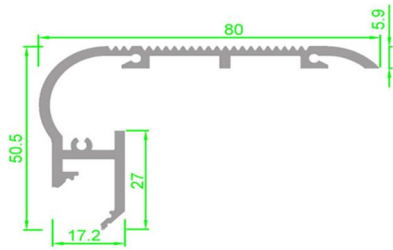

## TPR Stair Tread Extrusion

IP44

### Description:

The TPR Stair Tread Extrusion is a decorative and functional accessory for the Westflex Family of tape lights. It is an aluminum channel with polycarbonate lens which can house any of our Westflex Tape Light series (Westflex SMD, Covemax X, Westflex RGB, etc). This product has three lens options and can be custom cut for lengths up to 6 feet long.

### Specifications: \*\*

**Construction:** Aluminum channel, Polycarbonate lens  
**Lumen Output:** See Westflex Tape lights  
**Operating Temp:** -4F to 104F (-20C to 40C)  
**Dimensions:** 80mm x 50.5mm x 6'L

### Ordering Logic:

MODEL	LENS	LENGTH (in inches)	* Please consult factory for output options and Tape Light requirements
TPR-EXT-S-TRD	F (Frosted) M (Milk) C (Clear)	Ex: 36"	

\*\* Specifications subject to change without notice.