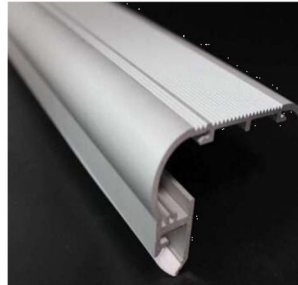

### Description:

The TPR Stair Tread Extrusion is a decorative and functional accessory for the Westflex Family of tape lights. It is an aluminum channel with polycarbonate lens which can house any of our Westflex Tape Light series (Westflex SMD, Covemax X, Westflex RGB, etc). This product has three lens options and can be custom cut for lengths up to 6 feet long.

### Specifications: \*\*

**Construction:** Aluminum channel, Polycarbonate lens  
**Lumen Output:** See Westflex Tape lights  
**Operating Temp:** -4F to 104F (-20C to 40C)  
**Dimensions:** 80mm x 50.5mm x 6'L