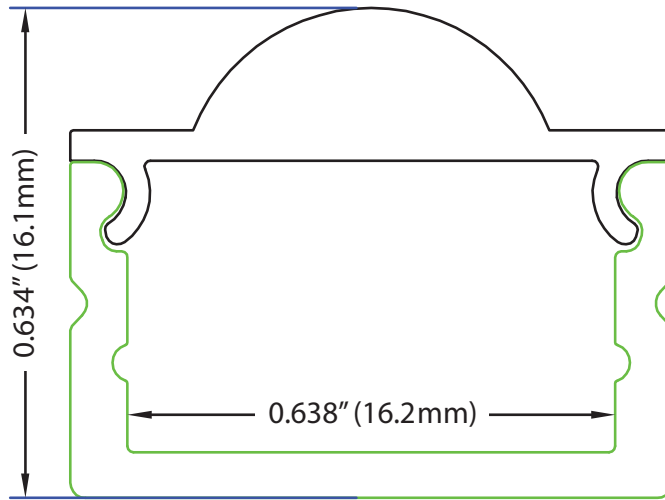

## TPR COVEMAX® 25 DEGREE EXTRUSION

### Description:

The **TPR Westflex® 25 Degree Extrusion** is an aluminum channel with UV inhibitive acrylic lens accessory for the White Light and Solid Color tape lights. The lens takes the wide beam angle and collimates it into a narrow 25 degree beam for scraping up and down walls. The fixture comes up to 6' long and can be cut to length. With a low profile end cap these can be run end to end for a near seamless look. It can be made for indoor or outdoor use.

### Specifications: \*

Construction:	Extruded Aluminum Channel Base, UV Inhibitive Acrylic Lens
Dimensions:	0.772"(19.6mm) x 0.634"(16.1mm) x 6'(1.829m) [max]
Lens:	Clear
Beam Angle:	25 degree

### Ordering Logic:

MODEL	LENS	LENGTH (in inches)	PROTECTION
TPR-25DEG - EXT -	OP (Opalescent)	-	IP (Indoor Protection)
	CL (Clear)		WP (Weatherproof)

\* Specifications subject to change without notice.