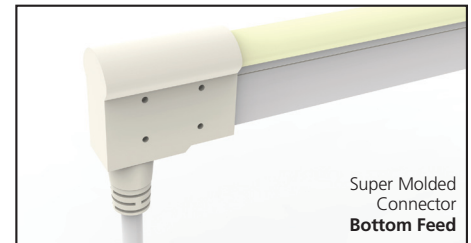

TPR LED NEON VERTICAL BEND SOLID COLOR

IP67

Description:

The TPR LED Neon Vertical Bend Solid Color is a flexible Neon replacement for Architectural and Entertainment venues. It is available in several Color Temperatures of White and is IP67 for extreme weather conditions. Great for outlining buildings and creating curved lines of light, this product also has UV inhibitors. It also cuts to length every 4" for custom length runs.

Specifications: *

Construction:	PVC Ivory White base
Power:	4W/ft
Operating Voltage:	24VDC
Operating Temp:	-4F to 104F (-20C to 40C)
Dimensions:	5/8" x 5/8"
Min Bend Radius:	4.75"
Lamp Life:	50, 000hr (70% Lumen Maintenance)
Max Run Length:	32' Single Feed, 64' Double Feed with Injection Molded (IP67) Connectors.

Certifications:

Ordering Logic:

MODEL	COLOR	LENGTH (in inches)	FEED
TPR-FL-NEON-SB	2700K 3000K 3500K 4000K 5000K Red Blue Green Amber		E (End) B (Bottom) S (Side)

* Specifications subject to change without notice.