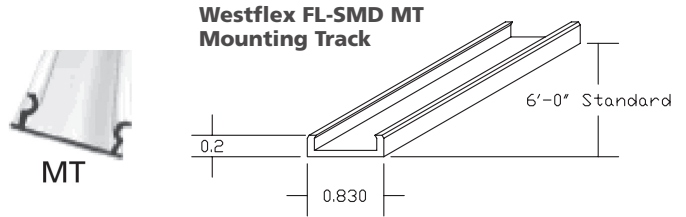

## Description:

The **Covemax® 3.0-V2** is a flexible 24VDC tape light for Architectural and Entertainment use. It is available in Non-Protected, Indoor Protected and IP67 Rated Weatherproof jackets. The Covemax® 3.0-V2 is cuttable every 62.5mm (2.46") and there are a range of mounting options. In addition there are an assortment of Extrusions available for this product. It is available in 4 color temperatures shown below.

## Ordering Logic:

MODEL	RATING	COLOR TEMP (K)	MOUNTING	LENGTH (inches)
TPR-FL-CMX3.0-V2	<ul style="list-style-type: none"> <li>NP (No Protection)</li> <li>IP (Indoor Protection)</li> <li>WP (IP67)</li> </ul>	<ul style="list-style-type: none"> <li>2700</li> <li>3000</li> <li>4000</li> <li>5000</li> </ul>	<ul style="list-style-type: none"> <li>MC (Adhesive Clip)</li> <li>MCIP (Screw Down Clip)</li> <li>MT (Mounting Track)</li> </ul>	