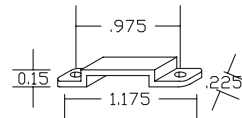

Westflex FL-SMD-WP-MC-IP Mounting Clip

Specifications:

- 2.5W/ft
- 70% Light Maintenance at 50,000hrs
- Ambient Temp of -4F to 122F
- 24VDC
- Dimmable/Controllable
- 40 LED's per foot
- 430lm/ft
- 120 Degree Viewing Angle
- Max Lead length 35' with AWG20/2
- 3 Step MacAdam Ellipse CRI80