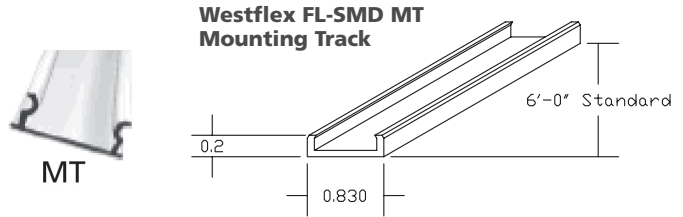

TPR COVEMAX® 4.0-V2

IP67

Description:

The **Covemax® 4.0-V2** is a flexible 24VDC tape light for Architectural and Entertainment use. It is available in Non-Protected, Indoor Protected and IP67 Rated Weatherproof jackets. The Covemax® 4.0-V2 is cuttable every 62.5mm (2.46") and there are a range of mounting options. In addition there are an assortment of Extrusions available for this product. It is available in 4 color temperatures shown below.

Westflex FL-SMD-WP-MC-IP Mounting Clip

Specifications:

- 3.5W/ft
- 70% Light Maintenance at 50,000hrs
- Ambient Temp of -4F to 122F
- 24VDC
- Dimmable/Controllable
- 40 LED's per foot
- 600lm/ft
- 120 Degree Viewing Angle
- Max Lead length 35' with AWG20/2
- 3 Step MacAdam Ellipse CRI80

Certifications:

Ordering Logic:

MODEL	RATING	COLOR TEMP (K)	MOUNTING	LENGTH (inches)
TPR-FL-CMX4.0-V2	<ul style="list-style-type: none"> NP (No Protection) IP (Indoor Protection) WP (IP67) 	<ul style="list-style-type: none"> 2700 3000 4000 5000 	<ul style="list-style-type: none"> MC (Adhesive Clip) MCIP (Screw Down Clip) MT (Mounting Track) 	