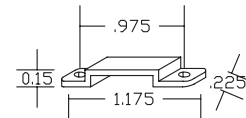

TPR COVEMAX® 4.0-V2

IP67

Description:

The **Covemax® 4.0-V2** is a flexible 24VDC tape light for Architectural and Entertainment use. It is available in Non-Protected, Indoor Protected and IP67 Rated Weatherproof jackets. The Covemax® 4.0-V2 is cuttable every 62.5mm (2.46") and there are a range of mounting options. In addition there are an assortment of Extrusions available for this product. It is available in 4 color temperatures shown below.

Westflex FL-SMD-WP-MC-IP Mounting Clip

Specifications:

- 3.5W/ft
- 70% Light Maintenance at 50,000hrs
- Ambient Temp of -4F to 122F
- 24VDC
- Dimmable/Controllable
- 40 LED's per foot
- 600lm/ft
- 120 Degree Viewing Angle
- Max Lead length 35' with AWG20/2
- 3 Step MacAdam Ellipse CRI80

Certifications:

Ordering Logic:

MODEL	RATING	COLOR TEMP (K)	MOUNTING	LENGTH (inches)
TPR-FL-CMX4.0-V2	<ul style="list-style-type: none"> NP (No Protection) IP (Indoor Protection) WP (IP67) 	<ul style="list-style-type: none"> 2700 3000 4000 5000 	<ul style="list-style-type: none"> MC (Adhesive Clip) MCIP (Screw Down Clip) MT (Mounting Track) 	