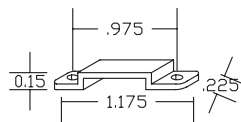

**Westflex
FL-SMD-WP-MC-IP
Mounting Clip**