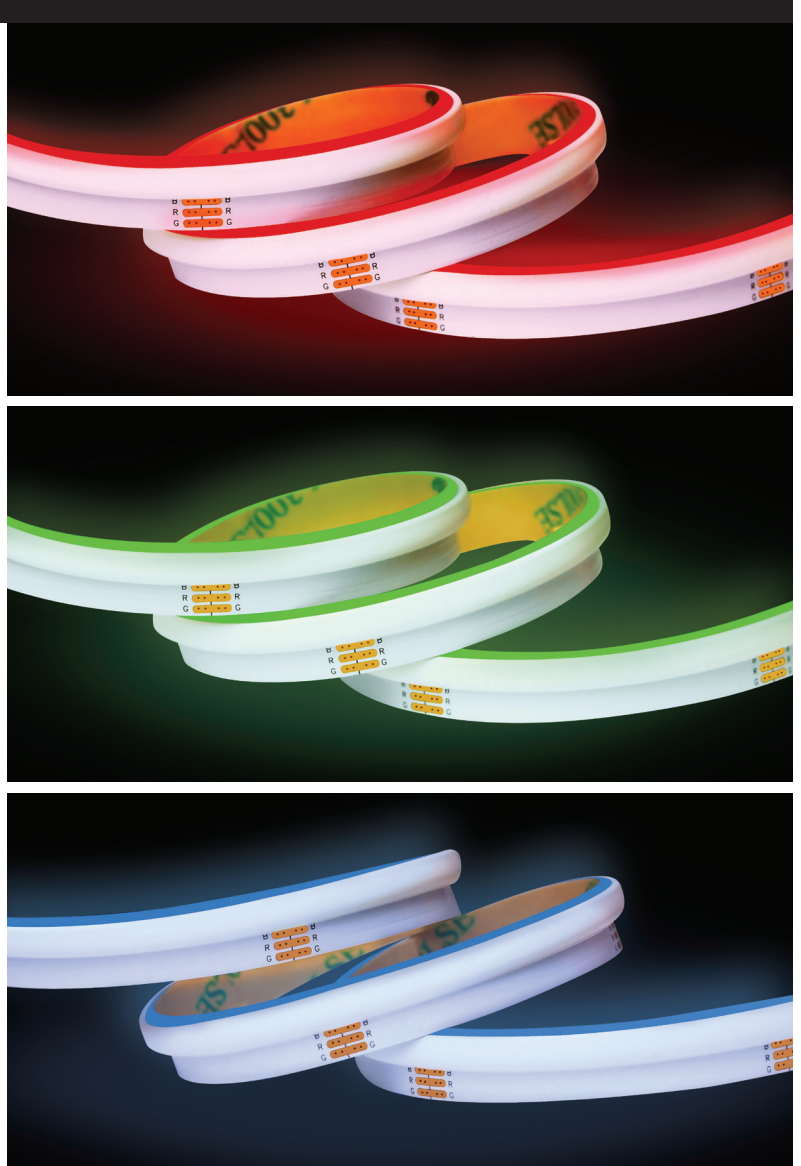

TPR COVEMAX® SEAMLESS SIDE LIGHT RGB TAPELIGHT

IP20/67

Description:

The **Covemax® Seamless Side Light RGB TapeLight** is a flexible 24VDC tape light designed for Architectural and Entertainment use. It is available in Non-Protected, Indoor Protected and IP67 Rated Weatherproof jackets. This product is ideal for applications where you don't want to see individual LED dots. This product illuminates from the edge which projects light upwards or downwards depending on the mounting orientation.

Specifications:

Voltage:	24V DC (CV)
Power Consumption:	3.7 watts per ft. (@ full /RGB)
PCB Width:	0.3937" (10mm)
Segmentation:	1.97" (50mm) (on the cutting lines) for custom sizing
Lumen Output:	250 lumens (@ full /RGB)
Control:	DMX
Max Run Length:	16.4 ft. (5 meters)

Certifications:

**Westflex
FL-SMD-WP-MC-IP
Mounting Clip**

Ordering Logic:

MODEL

TPR-FL-CMX - S - SIDELIGHT - RGB - NP (non-protected)
IP (indoor protected)
WP (weather protected)