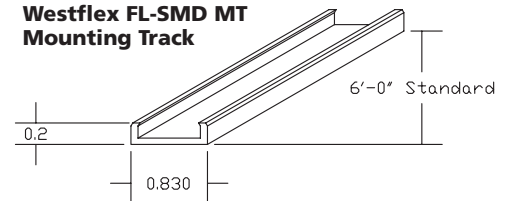

Certifications:

**Westflex FL-SMD MT
Mounting Track**

Ordering Logic:

MODEL

TPR-FL-CMX – S – TUNEW – 24V – NP (non-protected)
IP (indoor protected)
WP (weather protected)