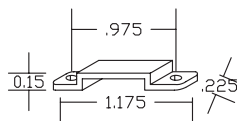

**Westflex FL-SMD-WP-MC-IP
Mounting Clip**