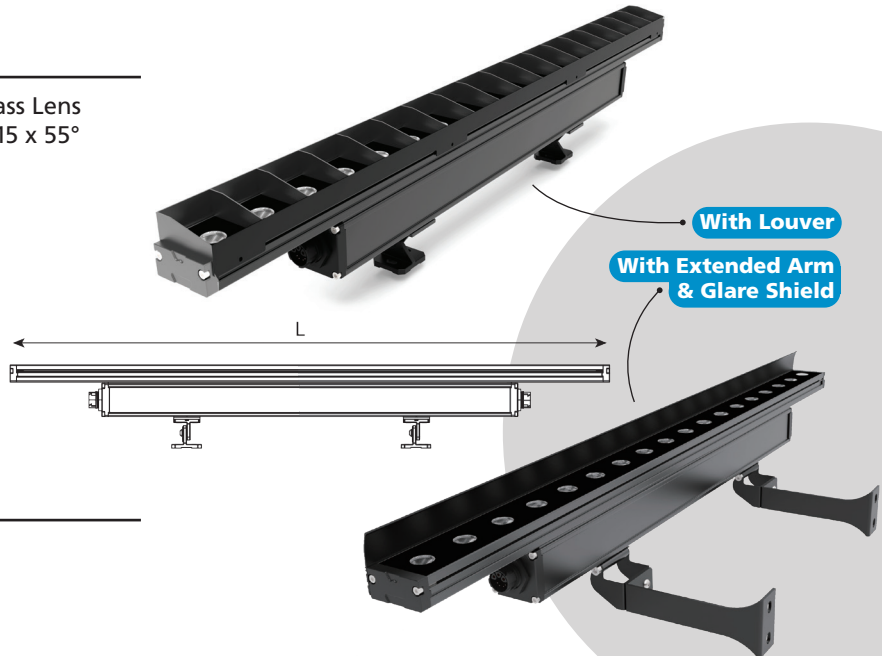

TPR ILLUZION™ SINGLE COLOR WHITE LINEAR V2

IP66

Description:

The **TPR White Illuzion™ Linear** fixture is a low profile extruded Aluminum fixture for Architectural and Entertainment markets. It is line Voltage 120/277VAC input, and is available in five beam angles. It is supplied with swivel foot mount brackets for 150 degree aiming and is available in 1', 2' and 4' lengths.

Specifications:

Construction:	Aluminum Housing, Tempered Glass Lens
Lumen Output:	4' fixture (in 3000K White with a 15 x 55° beam) = 5878 lumens
Beam Angles:	15°, 30°, 45°, 15 x 40° and 15 x 55°
Operating Temp:	-4F to 104F (-20C to 40C)
Dimensions:	2.5" W x 4" H (on feet) x 48" L
Power:	65 Watts Max. (4')
LEDs:	Cree XPG
Voltage:	120-277VAC
Rating:	IP66
Control:	DMX/RDM, or 0-10
Certifications:	ETL, CE, ROHS

Accessories:

Part #	Jumper Power + Data
ILLV2JUMP1.5	1.5Ft. Cable IP65-IP65
ILLV2JUMP3	3Ft. Cable IP65-IP65
ILLV2JUMP6	6Ft. Cable IP65-IP65
ILLV2JUMP10	10Ft. Cable IP65-IP65
Part #	Power + Data Feed Cable
ILLV2PWR10	10Ft. Cable IP65-Bare Ends

Ordering Logic:

MODEL	LENGTH (in feet)	COLOR TEMP	BEAM ANGLE	OPTIONS	CONTROL
TPR-ILL-V2	1'	2700K	15°	LV (Louver)	DMX/RDM 0-10
	2'	3000K	30°	SH (Glare Shield)	
	4'	4000K	45°	EXA (Extended Arm) - 6"	
			15 x 40°	12"	
			15 x 55°	18"	