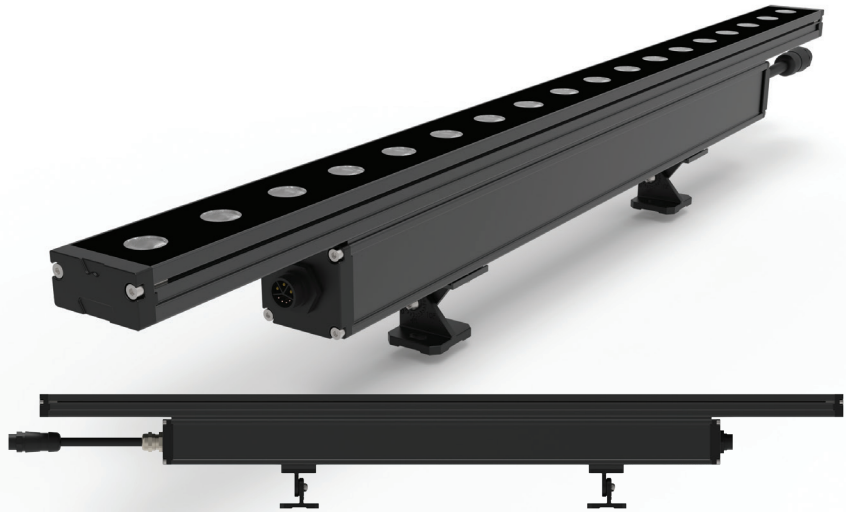

TPR ILLUZION™ SINGLE COLOR WHITE LINEAR V2

IP66

Description:

The **TPR White Illuzion™ Linear** fixture is a low profile extruded Aluminum fixture for Architectural and Entertainment markets. It is line Voltage 120/277VAC input, and is available in five beam angles. It is supplied with swivel foot mount brackets for 150 degree aiming and is available in 1', 2' and 4' lengths.

Specifications:

Construction:	Aluminum Housing, Tempered Glass Lens
Lumen Output:	4' fixture (in 3000K White with a 15 x 55° beam) = 5878 lumens
Beam Angles:	15°, 30°, 45°, 15 x 40° and 15 x 55°
Operating Temp:	-4F to 104F (-20C to 40C)
Dimensions:	2.5" W x 4" H (on feet) x 48" L
Power:	65 Watts Max. (4')
LEDs:	Cree XPG
Voltage:	120-277VAC
Rating:	IP66
Control:	DMX/RDM, or 0-10
Certifications:	ETL, CE, ROHS

Accessories:

Part #	Jumper Power + Data
ILLV2JUMP1.5	1.5Ft. Cable IP65-IP65
ILLV2JUMP3	3Ft. Cable IP65-IP65
ILLV2JUMP6	6Ft. Cable IP65-IP65
ILLV2JUMP10	10Ft. Cable IP65-IP65
Part #	Power + Data Feed Cable
ILLV2PWR10	10Ft. Cable IP65-Bare Ends

Ordering Logic:

MODEL	LENGTH (in feet)	COLOR TEMP	BEAM ANGLE	OPTIONS	CONTROL
TPR-ILL-V2	1'	2700K	15°	LV (Louver)	DMX/RDM 0-10
	2'	3000K	30°	SH (Glare Shield)	
	4'	4000K	45°	EXA (Extended Arm) - 6"	
			15 x 40°	12"	
			15 x 55°	18"	