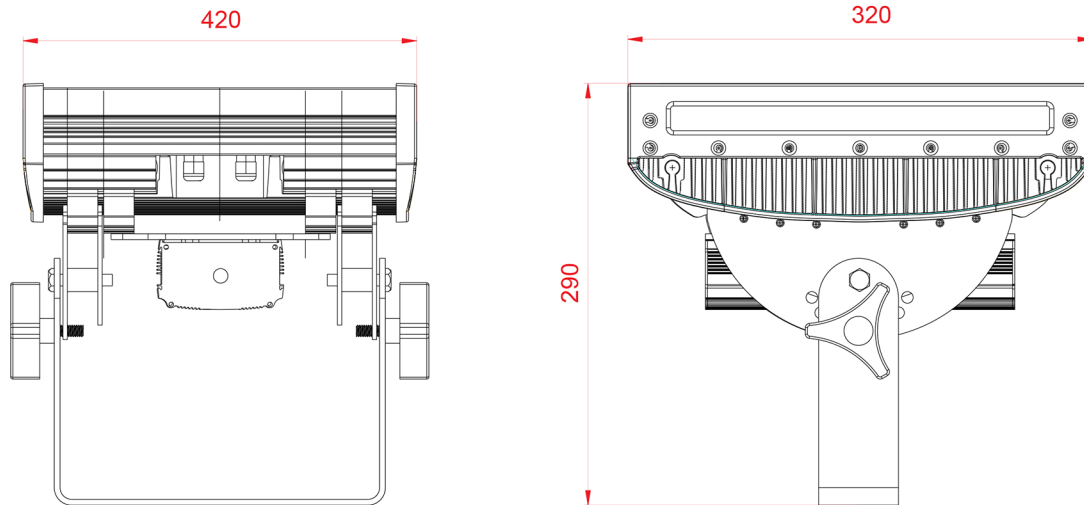

## D. Dimension Drawing Unit: MM

## E. Installation Drawing Unit: MM

Fix the brackets via M12 bolt, the light is suitable for ground & hanging mounting. Size as below: