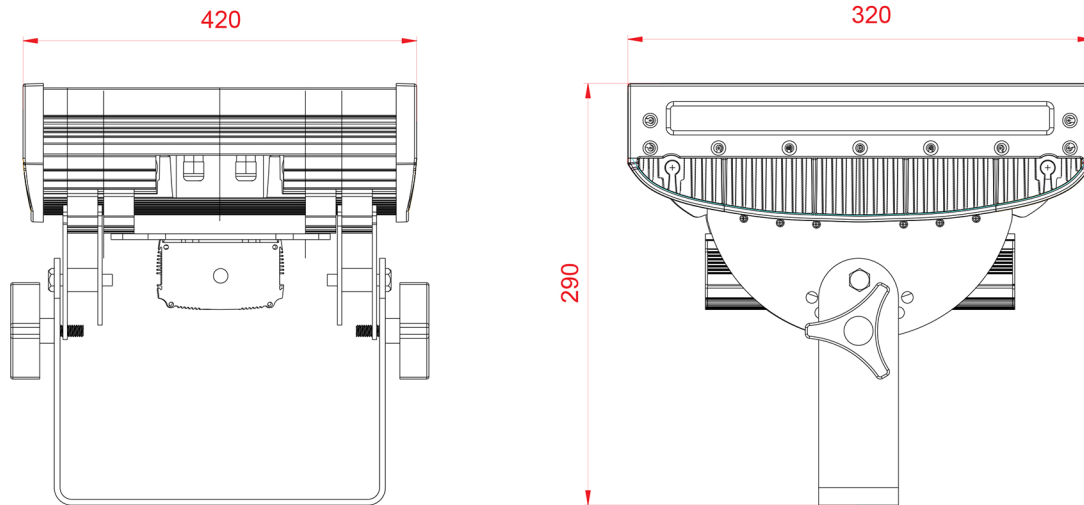

LED WALL WASHER

150 WATT WHITE

D. Dimension Drawing Unit: MM

E. Installation Drawing Unit: MM

Fix the brackets via M12 bolt, the light is suitable for ground & hanging mounting. Size as below: