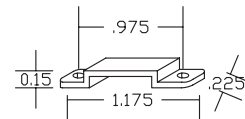

TPR COVEMAX® SEAMLESS – CA

IP67

Description:

The **TPR Covemax® Seamless – CA** is a flexible 24VDC tape light for Architectural and Entertainment use. It is available in Non-Protected, Indoor Protected and IP67 Rated Weatherproof jackets. The Covemax® Seamless – CA is cuttable anywhere and there are a range of mounting options available. This product is ideal for applications where you don't want to see individual LED dots. It is available in 4 color temperatures as shown below.

Specifications:

Power Consumption: 5.5W/ft	Viewing Angle: 120 Degree
Operating Voltage: 24VDC	Ambient Temp: -4F to 122F
Efficacy: 527lm/ft	Max Lead length: 35' with AWG20/3
Lumen Maintenance: 70% Light Maintenance at 50,000hrs	Cut Length: None
Control: Dimmable/Controllable	Max Fixture Length: 21.5'

Westflex FL-SMD-WP-MC-IP Mounting Clip

Westflex FL-SMD MT Mounting Track

Certifications:

Ordering Logic:

MODEL	RATING	COLOR TEMP (K)	Length (Inches)
TPR – FL – CMX – S – CA	– NP (No Protection) IP (Indoor Protection) WP (IP67)	– 2700 3000 4000 5000	–