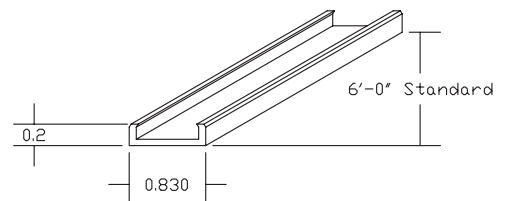

TPR COVEMAX® SEAMLESS – CA

IP67

Description:

The **TPR Covemax® Seamless – CA** is a flexible 24VDC tape light for Architectural and Entertainment use. It is available in Non-Protected, Indoor Protected and IP67 Rated Weatherproof jackets. The Covemax® Seamless – CA is cuttable anywhere and there are a range of mounting options available. This product is ideal for applications where you don't want to see individual LED dots. It is available in 4 color temperatures as shown below.

Specifications:

Power Consumption: 5.5W/ft	Viewing Angle: 120 Degree
Operating Voltage: 24VDC	Ambient Temp: -4F to 122F
Efficacy: 527lm/ft	Max Lead length: 35' with AWG20/3
Lumen Maintenance: 70% Light Maintenance at 50,000hrs	Cut Length: None
Control: Dimmable/Controllable	Max Fixture Length: 21.5'

Westflex FL-SMD-WP-MC-IP Mounting Clip

Westflex FL-SMD MT Mounting Track

Certifications:

Ordering Logic:

MODEL	RATING	COLOR TEMP (K)	Length (Inches)
TPR – FL – CMX – S – CA	– NP (No Protection) IP (Indoor Protection) WP (IP67)	– 2700 3000 4000 5000	–

Example: TPR-FL-CMX-S-CA-WP-3000-96"
Covemax S-CA, Weatherproof, 3000K, 96" fixture.