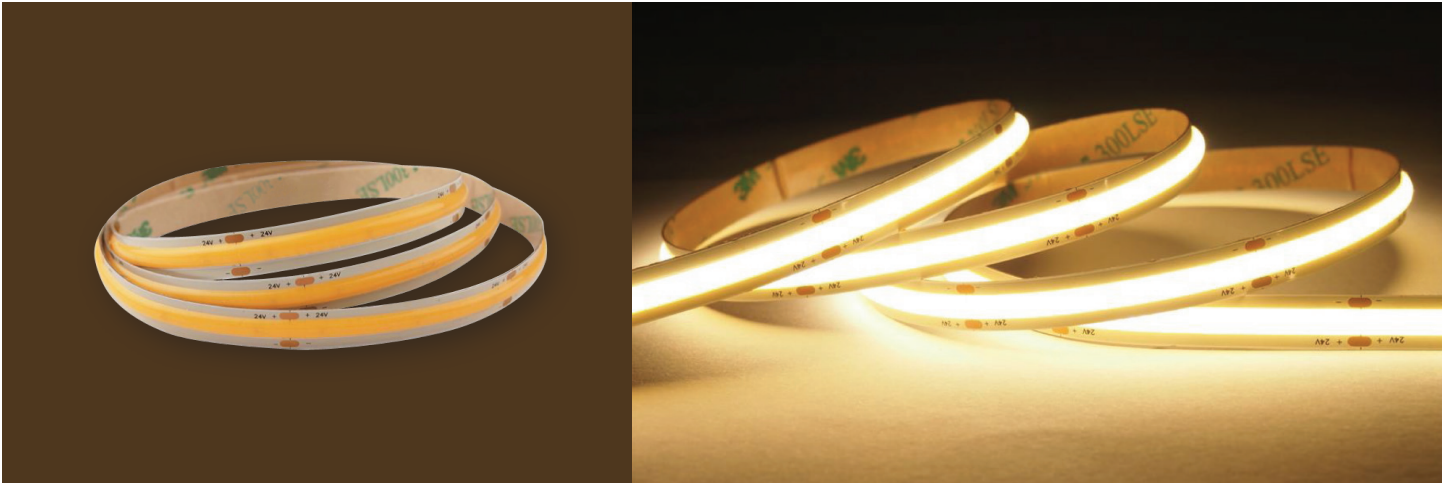

# TPR COVEMAX® SEAMLESS

IP67

## Description:

The **TPR Covemax® Seamless** is a flexible 24VDC tape light for Architectural and Entertainment use. It is available in Non-Protected, Indoor Protected and IP67 Rated Weatherproof jackets. The Covemax® Seamless is cuttable every 1.5" and there are a range of mounting options available. This product is ideal for applications where you don't want to see individual LED dots. It is available in 4 color temperatures as shown below.

## Specifications:

Power Consumption:	5.5W/ft	Viewing Angle:	120 Degree
Operating Voltage:	24VDC	Ambient Temp:	-4F to 122F
Efficacy:	527lm/ft	Max Lead length:	35' with AWG20/3
Lumen Maintenance:	70% Light Maintenance at 50,000hrs	Cut Length:	1.5"
Control:	Dimmable/Controllable	Max Fixture Length:	21.5'

### Westflex FL-SMD-WP-MC-IP Mounting Clip