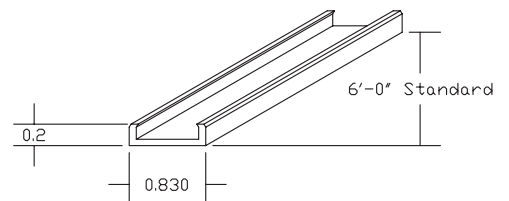

Westflex FL-SMD-WP-MC-IP Mounting Clip

Westflex FL-SMD MT Mounting Track