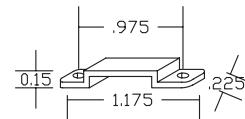

Westflex FL-SMD-WP-MC-IP Mounting Clip