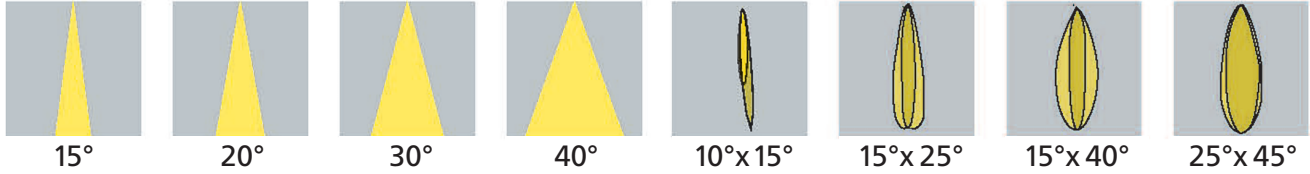

TPR Akrobat™ RGBW Flexible LED Wall Grazer

Beam Spreads