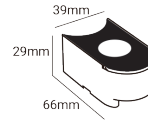

#### Dimension

L66\*W39\*H29mm

## Technical Parameters

Electrical	
Input Voltage	24V DC
Power Consumption	36W/m
Physical	
LED Count	18 LEDs/m (3.28')
Min. Unit	6 pcs LEDs/unit
Min. Unit Length	333 mm (1.09')
Housing Material	Aluminum + Tempered Glass Cover
Output	
LED Light	SMD LED 3030
Color	RGBW (3000K / 4000K / 6000K)
Working Mode	PWM
Max. Single Feed Length	4 M (13.12')
Optical Lens	15°, 20°, 30°, 40°, 60°, 10°x15°, 15°x30° 10°x45°, 15°x60°
Lumen Maintenance	70,000 Hours L70 @ 25°C 50,000 Hours L70 @ 50°C
Lumens per ft. @ 30°	140