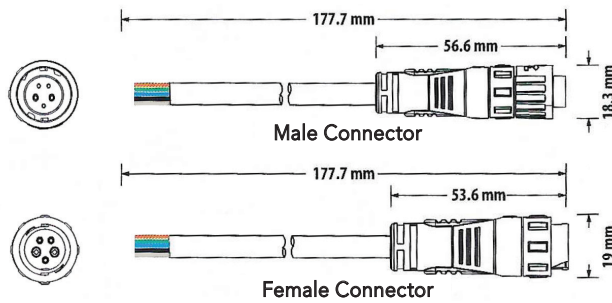

#### Dimension

L66\*W39\*H29mm

## Technical Parameters

Electrical	
Input Voltage	24V DC
Power Consumption	36W/m
Physical	
LED Count	18 LEDs/m (3.28')
Min. Unit	6 pcs LEDs/unit
Min. Unit Length	333 mm (1.09')
Housing Material	Aluminum + Tempered Glass Cover
Output	
LED Light	SMD LED 3030
Color	RGBW (3000K / 4000K / 6000K)
Working Mode	PWM
Max. Single Feed Length	4 M (13.12')
Optical Lens	15°, 20°, 30°, 40°, 60°, 10°x15°, 15°x30° 10°x45°, 15°x60°
Lumen Maintenance	70,000 Hours L70 @ 25°C 50,000 Hours L70 @ 50°C
Lumens per ft. @ 30°	140

### Adjustable Bracket

## Typical Minimum and Maximum Lengths

Min. L=333mm (1.09') (6xLED) 6 LED (12W)

Maximum Linking 48 LED 4000mm (13.12') (96W)