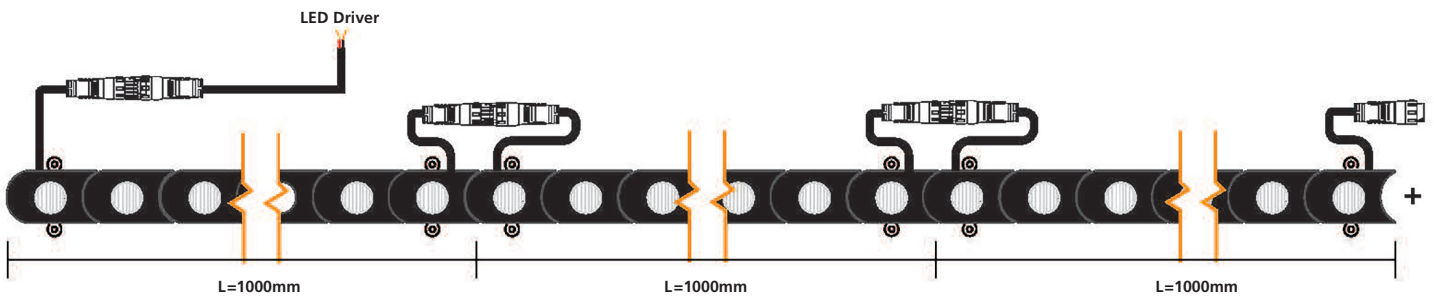

### Adjustable Bracket

## Typical Minimum and Maximum Lengths

Min. L=333mm (1.09') (6xLED) 6 LED (12W)

Maximum Linking 48 LED 4000mm (13.12') (96W)