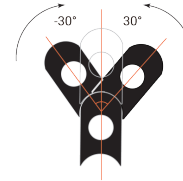

#### Dimension

L66\*W39\*H29mm

#### Bending

## Technical Parameters

Electrical	
Input Voltage	24V DC
Power Consumption	36W/m
Physical	
LED Count	18 LEDs/m (3.28')
Min. Unit	6 pcs LEDs/unit
Min. Unit Length	333 mm (1.09')
Housing Material	Aluminum + Tempered Glass Cover
Output	
LED Light	SMD LED 3030
Color	RGBW (3000K / 4000K / 6000K)
Working Mode	PWM
Max. Single Feed Length	4 M (13.12')
Optical Lens	15°, 20°, 30°, 40°, 60°, 10°x15°, 15°x30° 10°x45°, 15°x60°
Lumen Maintenance	70,000 Hours L70 @ 25°C 50,000 Hours L70 @ 50°C
Lumens per ft. @ 30°	140