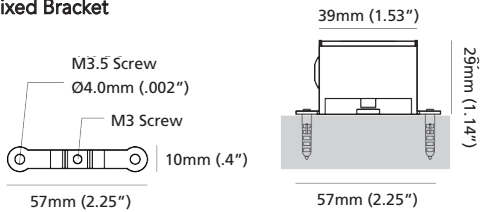

Mounting Options

Fixed Bracket