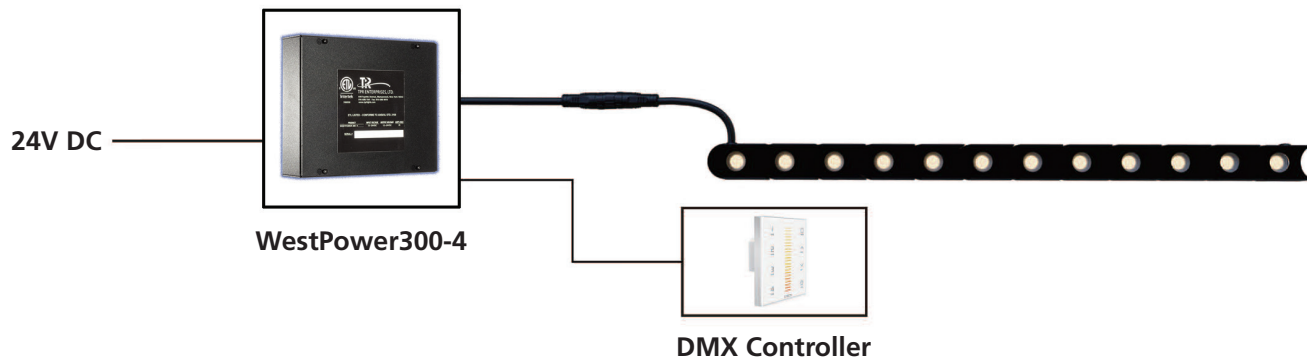

TPR Akrobat™ RGBW Flexible LED Wall Grazer

Typical Wiring and Control Options

Accessories

TPR-FLWG-FB – Fixed Bracket
TPR-FLWG-AB – Adjustable Bracket

TPR-FLWG-PC10 – 10' Power Cable
TPR-FLWG-J1 – 1' Jumper
TPR-FLWG-J3 – 3' Jumper