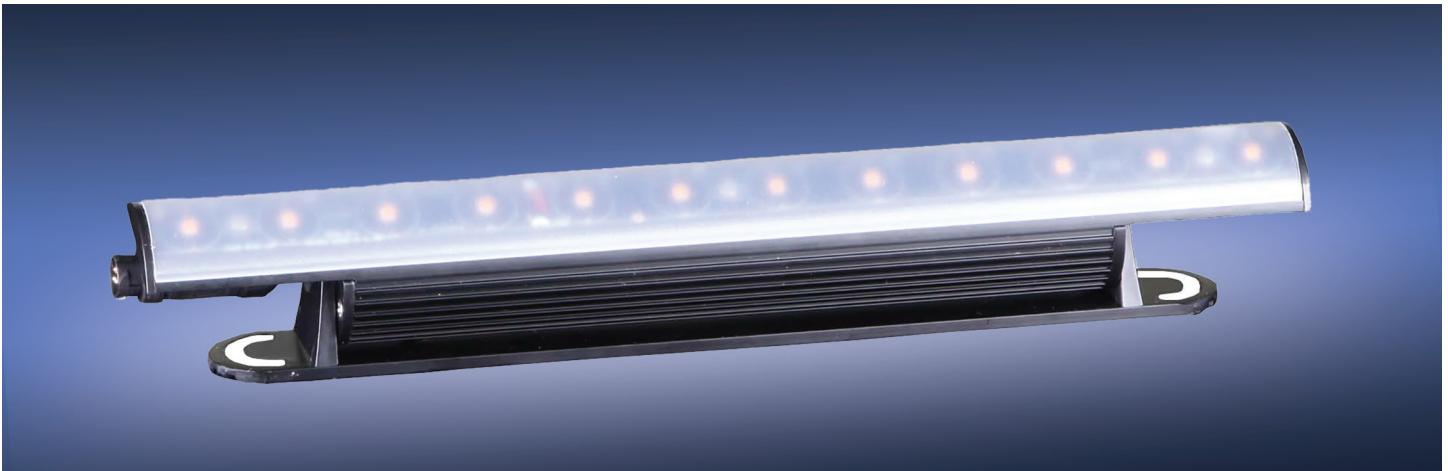

TPR 120V LINE VOLTAGE DIMMABLE COVE (WHITE)

IP20

Description:

The **TPR 120V Line Voltage Dimmable Cove** is a modular fixture built for long lasting, energy efficient cove lighting. It has a sturdy black aluminum body with a polycarbonate lens. This fixture is Triac, ELV and 0–10V dimmable. Fixtures can be daisy-chained together up to 60’ in length. Perfect for fluorescent tube cove lighting retrofits.

Specifications:

Construction:	Black aluminum housing, Polycarbonate lens	Lumens:	660 lumens per foot
Power:	8W/ft	Max Lead length:	60’ of fixtures
Operating Voltage:	120VAC	Optic:	120° beam
Dimming:	Triac, ELV dimmable, 0–10V		

Certifications:

Ordering Logic:

MODEL	LENGTH	COLOR
TPR – LVCOVE	1	2700K
	2	3000K
	4	4000K