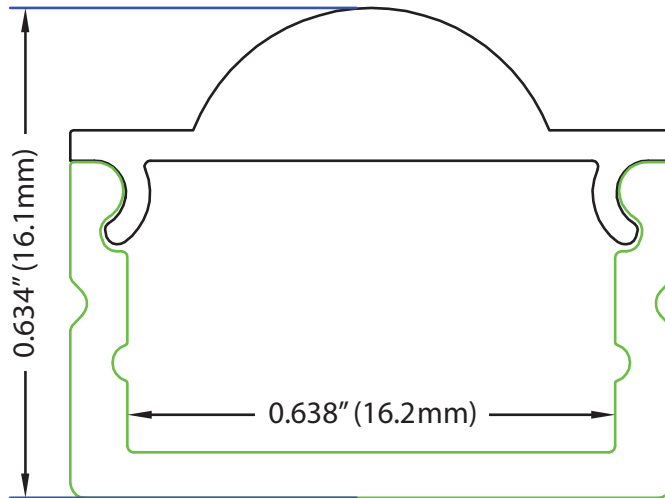

TPR COVEMAX® 25 DEGREE EXTRUSION

Description:

The **TPR Westflex® 25 Degree Extrusion** is an aluminum channel with UV inhibitive acrylic lens accessory for the White Light and Solid Color tape lights. The lens takes the wide beam angle and collimates it into a narrow 25 degree beam for scraping up and down walls. The fixture comes up to 6' long and can be cut to length. With a low profile end cap these can be run end to end for a near seamless look.

Specifications: *

Construction:	Extruded Aluminum Channel Base, UV Inhibitive Acrylic Lens
Dimensions:	0.772"(19.6mm) x 0.634"(16.1mm) x 6'(1.829m) [max]
Lens:	Clear
Beam Angle:	25 degree

Ordering Logic:

MODEL	LENS	LENGTH (in inches)	PROTECTION
TPR-25DEG - EXT -	CL (Clear) -	-	IP (Indoor Protection)

* Specifications subject to change without notice.