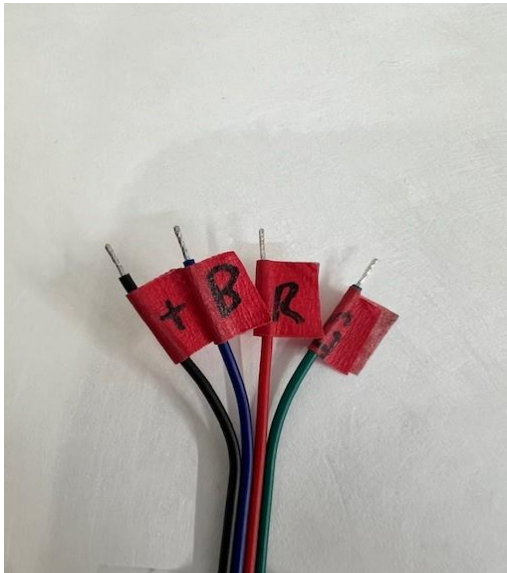

# **RGB SEAMLESS TAPE LIGHT CONNECTOR #BCNCCB512CSDWA1000**

(For a closeup view please visit our website [www.tprlights.com](http://www.tprlights.com))

## **WIRE COLORS**

BLACK=+

RED=RED

GREEN=GREEN

BLUE=BLUE

BEFORE

AFTER SILICONE  
COVER TRIMMED BACK