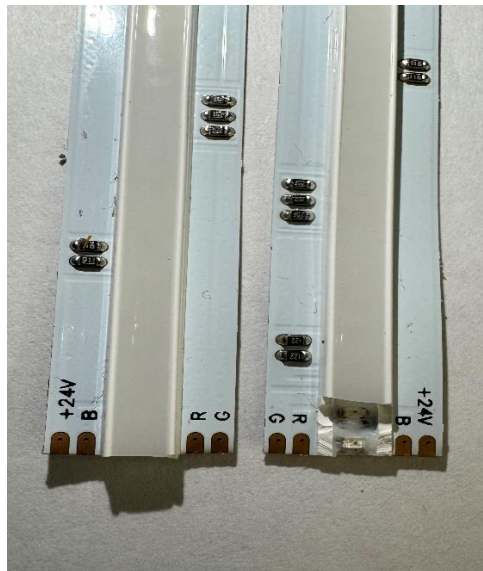

# **RGB SEAMLESS TAPE LIGHT CONNECTOR #BCNCCB512CSDWA1000**

(For a closeup view please visit our website [www.tprlights.com](http://www.tprlights.com))

## **WIRE COLORS**

BLACK=+

RED=RED

GREEN=GREEN

BLUE=BLUE

BEFORE

AFTER SILICONE  
COVER TRIMMED BACK