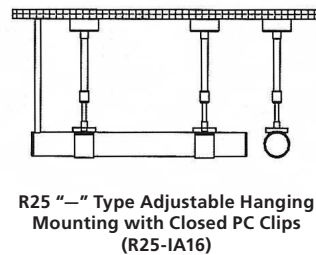

TPR 360° LED NEON RGB (25MM)

IP65

Installation Diagram