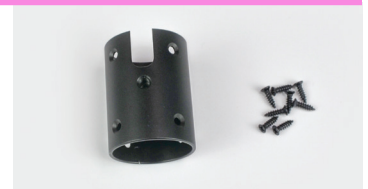

## Product Accessories

**NAME:** R25  
**MODEL:** R25-IA

**NAME:** R25 Surface Mounting with PC Profile  
**MODEL:** R25-IA02 **ATTACHMENT:** transparent PC mounting profile, tapping screws, expandable rubber plugs

**NAME:** R25 "—" Type Hanging Mounting with open PC clips  
**MODEL:** R25-IA03 **ATTACHMENT:** transparent PC mounting clips, kit of hanging rope, screws

**NAME:** R25 "—" Type Hanging Mounting with PC Profile  
**MODEL:** R25-IA04 **ATTACHMENT:** transparent PC mounting profile, kit of hanging rope, screws

**NAME:** R25 Connector  
**MODEL:** R25-IA05 **ATTACHMENT:** kit of "I" type hanging mounting, tapping screws, expandable rubber plugs

**NAME:** R25 "U" Type Hanging Mounting  
**MODEL:** R25-IA06 **ATTACHMENT:** Kit of "I" type hanging mounting, tapping screws, expandable rubber plugs

**NAME:** R25  
**MODEL:** R25-IA07

**NAME:** R25 Connector with Side Outlet  
**MODEL:** R25-IA08 **ATTACHMENT:** metal connector with side outlet, tapping screws

**NAME:** R25 "I" Type Hanging Mounting  
**MODEL:** R25-IA09 **ATTACHMENT:** metal connector, tapping screws