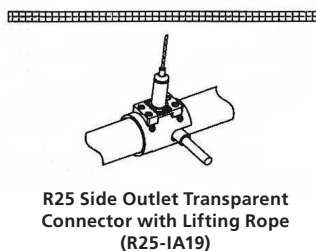

TPR 360° LED NEON RGB (25MM)

IP65

Installation Diagram