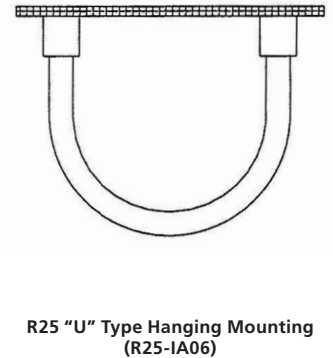

TPR 360° LED NEON RGB (25MM)

IP65

Installation Diagram