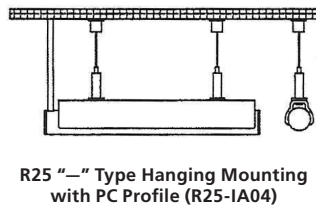

TPR 360° LED NEON RGB (25MM)

IP65

Installation Diagram