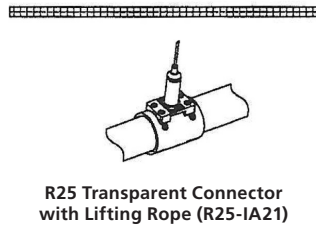

TPR 360° LED NEON RGB (25MM)

IP65

Installation Diagram