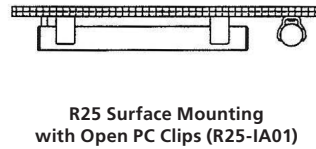

TPR 360° LED NEON RGB (25MM)

IP65

Installation Diagram