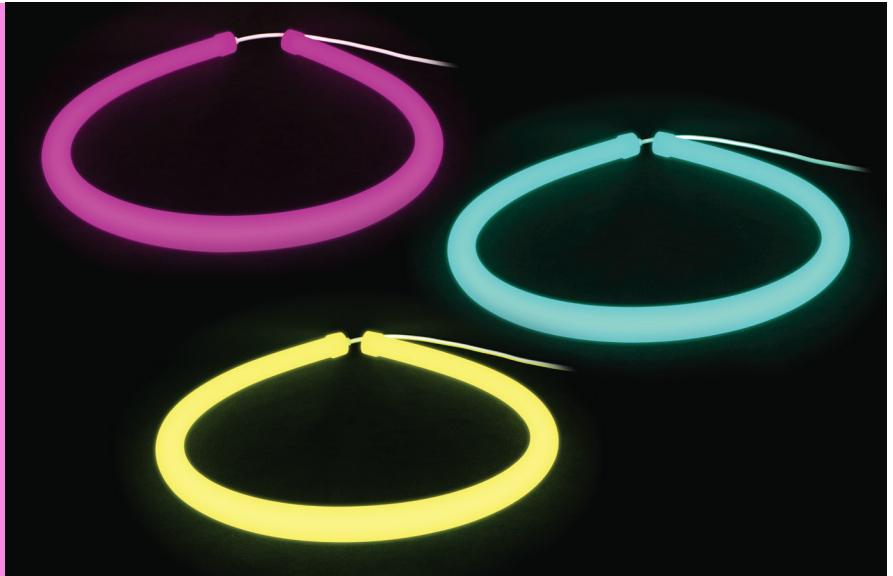

# TPR 360° LED NEON RGB (25MM)

IP65

## Description:

The **TPR LED 360° Neon** is a flexible Neon replacement for Architectural and Entertainment venues. It is IP65 rated and has UV inhibitors. Great for outlining buildings and creating curved lines of light, it is an excellent choice for Marquees and large scale signage. This product is unique in its ability to broadcast light in 360 degrees. It also cuts to length every 2.46". We supply this product prefabricated and ready for installation with power feed and end cap installed.

## Specifications:

**Construction:** Silicone  
**Power:** 5W/ft  
**Operating Voltage:** 24VDC  
**Operating Temp:** -4F to 104F (-20C to 40C)  
**Dimensions:** 25mm Diameter  
**Lamp Life:** 50,000hr (70% Lumen Maintenance)  
**Cut length:** Every 2.46"  
**Max Run Length:** 16ft  
**Binning:** 3 step MacAdam ellipse  
**Power Feed:** 10' standard

## Ordering Logic:

MODEL	COLOR	LENGTH (in inches)	FEED
TPR-FL-NEON-360-RGB	RGB		END SIDE

Specifications are subject to change without notice.