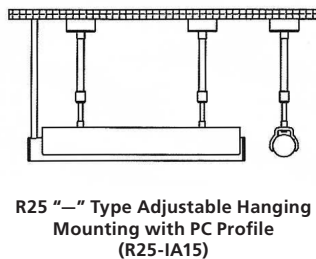

TPR 360° LED NEON RGB (25MM)

IP65

Installation Diagram