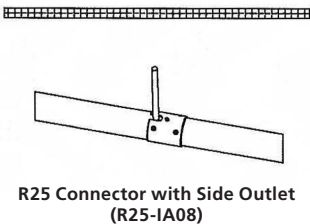

TPR 360° LED NEON RGB (25MM)

IP65

Installation Diagram