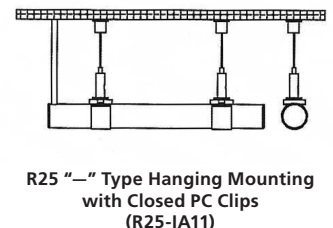

TPR 360° LED NEON RGB (25MM)

IP65

Installation Diagram