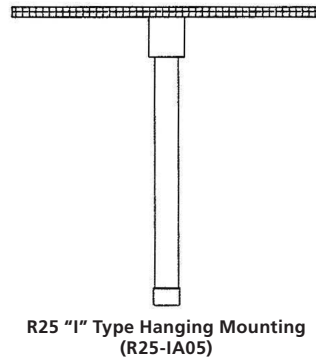

TPR 360° LED NEON RGB (25MM)

IP65

Installation Diagram