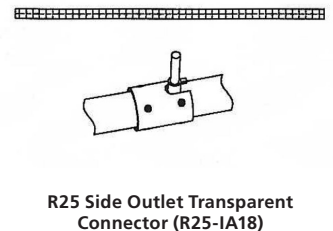

TPR 360° LED NEON RGB (25MM)

IP65

Installation Diagram