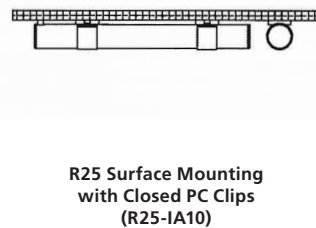

TPR 360° LED NEON RGB (25MM)

IP65

Installation Diagram