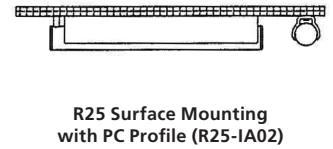

TPR 360° LED NEON RGB (25MM)

IP65

Installation Diagram