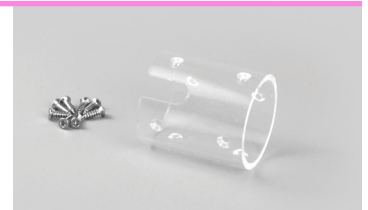

**NAME:** R25 "—" Type Hanging Mounting with Closed PC Clips  
**MODEL:** R25-IA11 **ATTACHMENT:** "Ω" type transparent PC clips, transparent PC pedestals with one hole, kit of hanging rope, machine screws

**NAME:** R25  
**MODEL:** R25-IA12

**NAME:** R25  
**MODEL:** R25-IA13

**NAME:** R25 "—" Type Adjustable Hanging Mounting with PC Clips  
**MODEL:** R25-IA14 **ATTACHMENT:** transparent PC mounting clips, machine screws, kit of telescopic rod

**NAME:** R25 "—" Type Adjustable Hanging Mounting with PC Profile  
**MODEL:** R25-IA15 **ATTACHMENT:** transparent PC mounting profile, Machine screws, kit of telescopic rod

**NAME:** R25 Side Outlet Transparent Connector  
**MODEL:** R25-IA18 **ATTACHMENT:** screws, PMMA transparent side outlet connector

**NAME:** R25 Side Outlet Transparent Connector with Lifting Rope  
**MODEL:** R25-IA19 **ATTACHMENT:** screws, kit of hanging rope, expandable rubber plugs, tapping screws PMMA transparent connector

**NAME:** R25 Transparent Connector  
**MODEL:** R25-IA20 **ATTACHMENT:** screws, PMMA transparent connector