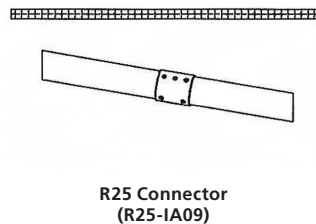

TPR 360° LED NEON RGB (25MM)

IP65

Installation Diagram