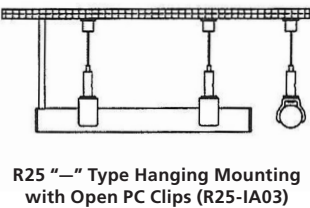

TPR 360° LED NEON RGB (25MM)

IP65

Installation Diagram