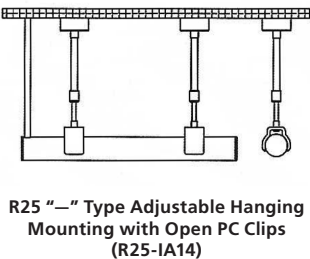

TPR 360° LED NEON RGB (25MM)

IP65

Installation Diagram