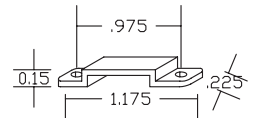

TPR COVEMAX® SEAMLESS SIDE LIGHT SINGLE COLOR WHITE TAPELIGHT

IP20/67

Description:

The **Covemax® Seamless Side Light Single Color White Tapelight** is a flexible 24VDC tape light designed for Architectural and Entertainment use. It is available in Non-Protected, Indoor Protected and IP67 Rated Weatherproof jackets. This product is ideal for applications where you don't want to see individual LED dots. This product illuminates from the edge which projects light upwards or downwards depending on the mounting orientation.

Specifications:

Voltage:	24V DC (CV)	Control:	Dimmable/Controllable
Power Consumption:	3.1 watts per ft.	Lumen Output:	2700K white – 460 lumens 3000K white – 500 lumens 4000K white – 550 lumens 6500K white – 550 lumens
PCB Width:	0.3937" (10mm)	Max Run Length:	16.4 ft. (5 meters)
Segmentation:	2.19" (55.55mm) (on the cutting lines) for custom sizing		

Certifications:

Westflex
FL-SMD-WP-MC-IP
Mounting Clip

Ordering Logic:

MODEL								
TPR-FL-CMX	-	S	-	SIDELIGHT	-	2700K 3000K 4000K 6500K	-	NP (non-protected) IP (indoor protected) WP (weather protected)