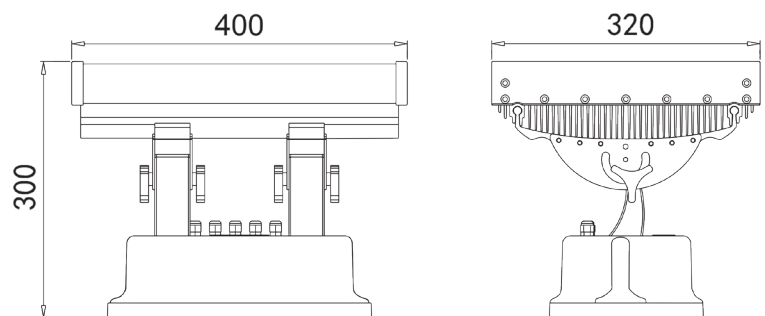

TPR PHANTOM™ 150W RGBW FLOOD LIGHT

IP65

Description:

The **TPR Phantom™ 150W RGBW High Power Flood Light** is a solid state fixture for architectural and entertainment markets. It uses high power Cree LEDs for maximum punch, is IP65 rated for outdoor use, and has on board power supply and DMX control. It is available in several different beam angles and color temperatures for a variety of applications. This unit has a stand alone feature.

Ceiling Mount

Pedestal Base

Specifications:

Construction:	Aluminum Housing Tempered Glass Lens	Weight:	26.5lbs (ceiling mount), 28.5lbs (pedestal base)
Power:	150 W	Lamp Life:	50,000 hrs (70% lumen maintenance)
Operating Voltage:	100-277V Auto Switching	LED:	Cree XPE (4 in 1 Chip)
Operating Temp:	-4F to 104F (-20C to 40C)	Lumens:	9700 (10° Beam, 4000K)
Dimensions:	16" L x 12.5" W x 12" H	Dimming:	DMX512
		Finish:	Silver

Certifications:

Ceiling Mount

Pedestal Base

Ordering Logic:

MODEL	BEAM ANGLE	MOUNT	WHITE
TPR – PHRGBW – 150	–	C (Ceiling) P (Pedestal Base)	–
	10°		3000K
	15°		4000K
	20°		6500K
	30°		
	45°		
	60°		
	20 x 40°		