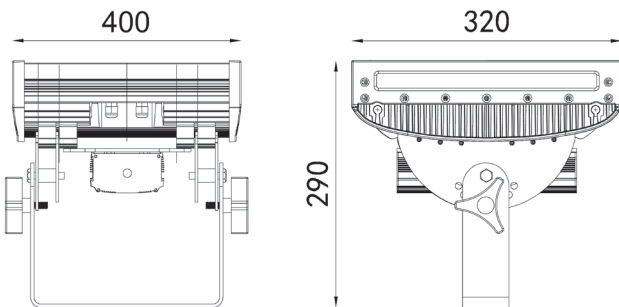

Ceiling Mount

Pedestal Base

Specifications:

Construction:	Aluminum Housing Tempered Glass Lens	Weight:	26.5lbs (ceiling mount), 28.5lbs (pedestal base)
Power:	150 W	Lamp Life:	50,000 hrs (70% lumen maintenance)
Operating Voltage:	100-277V Auto Switching	LED:	Cree XPE (4 in 1 Chip)
Operating Temp:	-4F to 104F (-20C to 40C)	Lumens:	9700 (10° Beam, 4000K)
Dimensions:	16" L x 12.5" W x 12" H	Dimming:	DMX512
		Finish:	Silver

Certifications:

Ceiling Mount

Pedestal Base

Ordering Logic:

MODEL	BEAM ANGLE	MOUNT	WHITE
TPR – PHRGBW – 150	–	C (Ceiling) P (Pedestal Base)	–
	10°		3000K
	15°		4000K
	20°		6500K
	30°		
	45°		
	60°		
	20 x 40°		